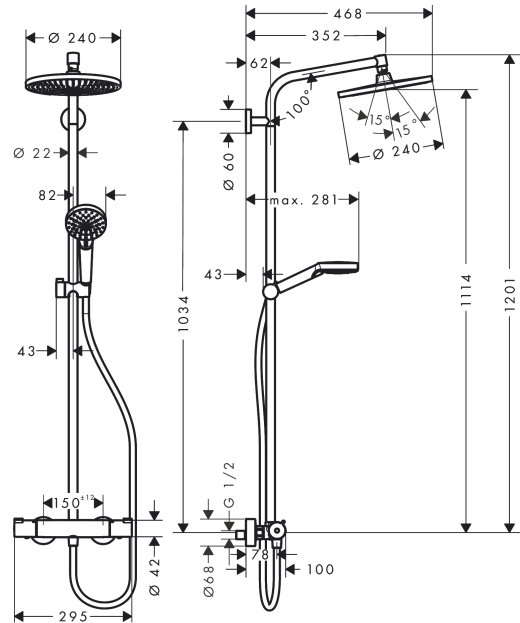

Crometta S

Showerpipe 240 1jet with thermostat

Finish: **Chrome** Article Number: **27267000**

Description

product features

- consists of: overhead shower, hand shower, shower thermostat, shower hose, slider, shower bar
- overhead shower Crometta S 240
- shower head size overhead shower: 240 mm
- spray type overhead shower: Rain
- flow rate Rain spray (at 3 bar): 16 l/min
- spray type hand shower: Rain, IntenseRain
- maximum flow rate for Showerpipe at 3 bar: 16 l/min
- minimum flow pressure: 1,2 bar
- max. operating pressure: 10 bar
- ball-joint: overhead shower angle adjustable
- hand shower holder inclination angle can be adjusted by 45°
- pipe can be shortened in height
- shower bar diameter: 22 mm
- height-adjustable hand shower holder
- shower arm length overhead shower: 350 mm
- thermostat Ecostat 1001 CL
- safety stop at 40°C
- adjustable hot water limitation
- outlets controlled via turning handle
- suitable for continuous flow water heaters
- mounting type: exposed installation
- connection dimension DN15
- connection thread G ½
- centre distance 150 ± 12 mm
- intrinsically safe against backflow
- pipe length: 1201 mm
- 2 functions

Technology

Certificates / Sustainability

Crometta S
Showerpipe 240 1jet with thermostat
 Finish: **Chrome** Article Number: **27267000**

Product image

Scale drawing

Flowchart

Crometta S
Showerpipe 240 1jet with thermostat
 Finish: **Chrome** Article Number: **27267000**