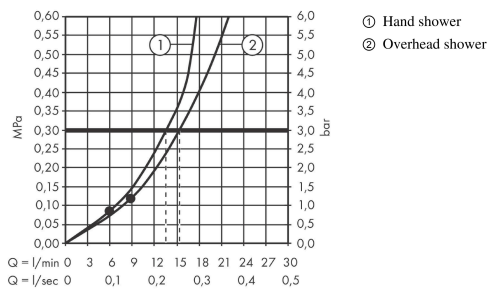

Crometta S

Showerpipe 240 1jet with thermostat

Finish: **Chrome** Article Number: **27267000**

Description

product features

- consists of: overhead shower, hand shower, shower thermostat, shower hose, slider, shower bar
- overhead shower Crometta S 240
- shower head size overhead shower: 240 mm
- spray type overhead shower: Rain
- flow rate Rain spray (at 3 bar): 16 l/min
- spray type hand shower: Rain, IntenseRain
- maximum flow rate for Showerpipe at 3 bar: 16 l/min
- minimum flow pressure: 1,2 bar
- max. operating pressure: 10 bar
- ball-joint: overhead shower angle adjustable
- hand shower holder inclination angle can be adjusted by 45°
- pipe can be shortened in height
- shower bar diameter: 22 mm
- height-adjustable hand shower holder
- shower arm length overhead shower: 350 mm
- thermostat Ecostat 1001 CL
- safety stop at 40°C
- adjustable hot water limitation
- outlets controlled via turning handle
- suitable for continuous flow water heaters
- mounting type: exposed installation
- connection dimension DN15
- connection thread G ½
- centre distance 150 ± 12 mm
- intrinsically safe against backflow
- pipe length: 1201 mm
- 2 functions

Technology

Certificates / Sustainability

Crometta S
Showerpipe 240 1jet with thermostat
 Finish: **Chrome** Article Number: **27267000**

Product image

Scale drawing

Flowchart

Crometta S
Showerpipe 240 1jet with thermostat
 Finish: **Chrome** Article Number: **27267000**