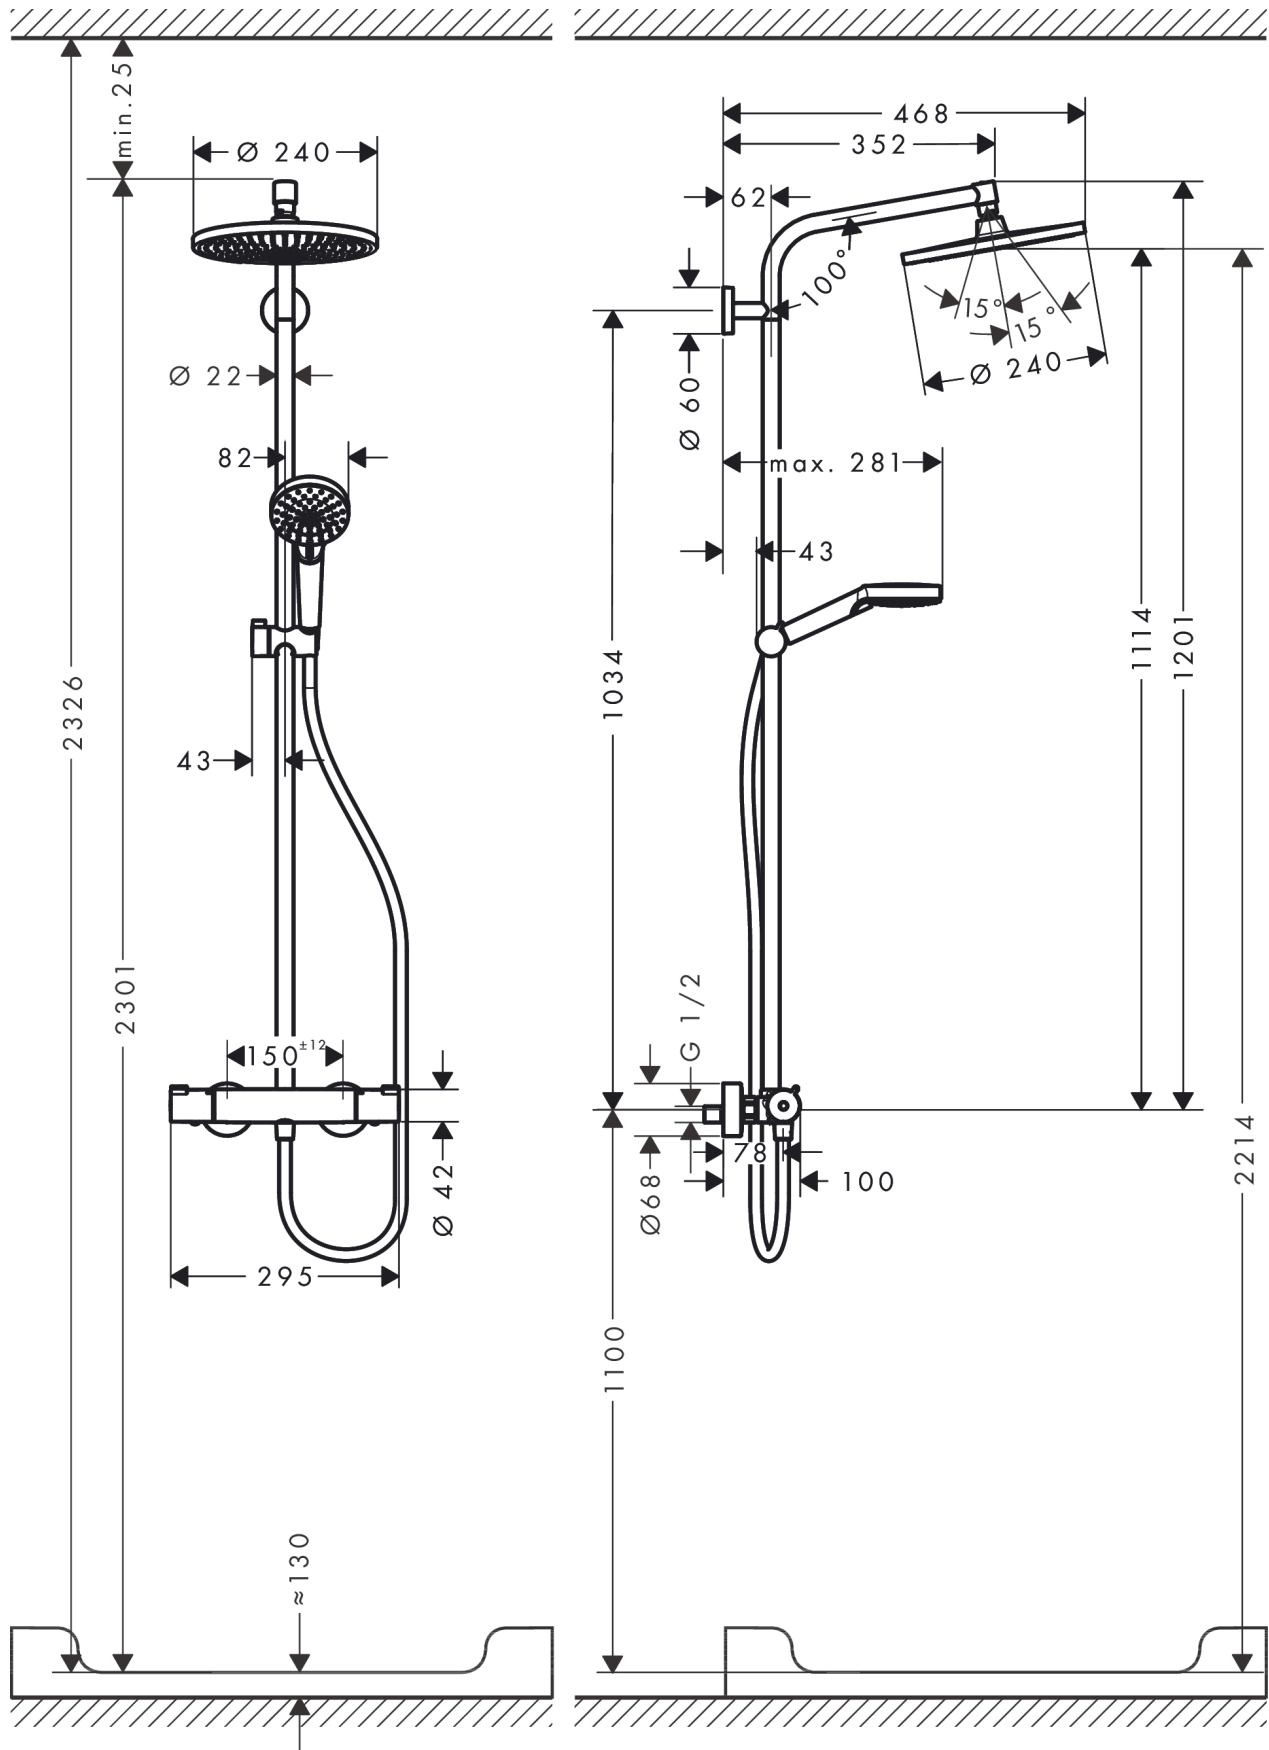

Crometta S
Showerpipe 240 1jet with thermostat
Finish: **Chrome** Article Number: **27267000**

Installation examples