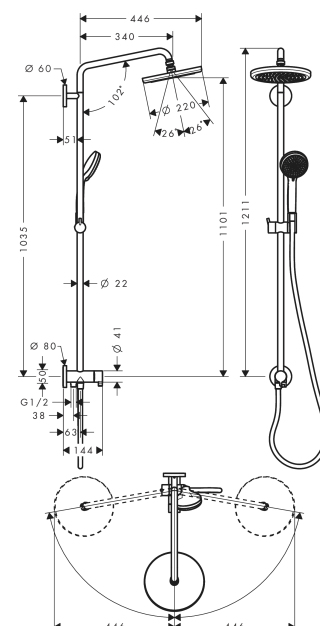

Croma

Showerpipe 220 1jet Reno

Finish: **Chrome** Article Number: **27224000**

Description

product features

- consists of: overhead shower, hand shower, shower hose, hand shower holder, shower bar
- overhead shower Croma 220
- shower head size overhead shower: 220 mm
- spray type overhead shower: RainAir
- spray disc surface: chrome
- flow rate RainAir spray (at 3 bar): 14 l/min
- spray type hand shower: Rain, Massage spray, Shampoo spray, normal spray
- flow rate of hand shower at 3 bar: 14,5 l/min
- maximum flow rate for Showerpipe at 3 bar: 18,5 l/min
- minimum flow pressure: 1,7 bar
- max. operating pressure: 6 bar
- ball-joint: overhead shower angle adjustable
- mounting type: exposed installation
- pipe can be shortened in height
- shower bar diameter: 22 mm
- height-adjustable hand shower holder
- shower arm length: 400 mm
- swivelling shower arm
- water connection: Isiflex shower hose 80 cm
- connection dimension: DN15
- connection thread G 1/2
- suitable for continuous flow water heaters with an output of 18 kW

Technology

Product image

Scale drawing