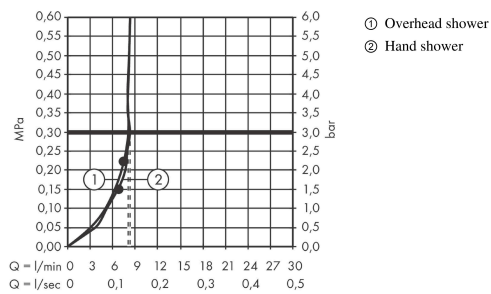

Croma Select S
Showerpipe 280 1jet EcoSmart 9 l/min with thermostat and hand shower Raindance Select S 120
3jet
Finish: **Polished Gold Optic** Article Number: **26891990**

Product image

Scale drawing

Flowchart