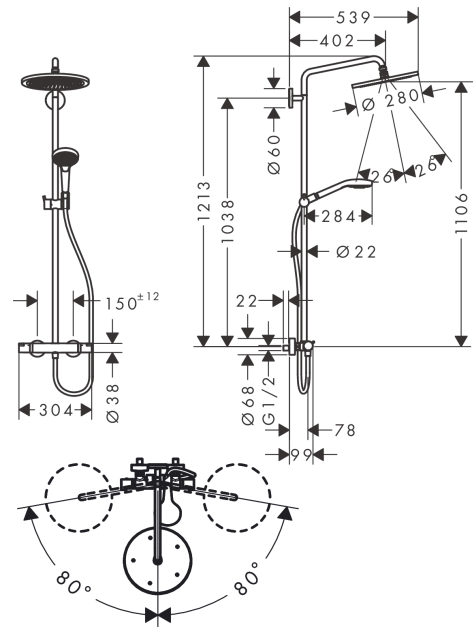

#### product features

- consists of: overhead shower, hand shower, shower thermostat, shower hose, slider, shower bar
- overhead shower Croma 280
- shower head size overhead shower: 280 mm
- spray type overhead shower: RainAir
- flow rate RainAir spray (at 3 bar): 9 l/min
- spray type hand shower: RainAir, Rain, Whirl
- maximum flow rate for Showerpipe at 3 bar: 9 l/min
- minimum flow pressure: 2,2 bar
- max. operating pressure: 10 bar
- ball-joint: overhead shower angle adjustable
- pipe can be shortened in height
- shower bar diameter: 22 mm
- height-adjustable hand shower holder
- shower arm length overhead shower: 400 mm
- swivel shower arm
- thermostat Ecostat Comfort
- safety stop at 40°C
- adjustable hot water limitation
- outlets controlled via turning handle
- suitable for continuous flow water heaters
- mounting type: exposed installation
- connection dimension DN15
- connection thread G ½
- centre distance 150 ± 12 mm
- intrinsically safe against backflow
- 2 functions

### Design awards

**Croma Select S**  
**Showerpipe 280 1jet EcoSmart 9 l/min with thermostat and hand shower Raindance Select S 120**  
**3jet**  
 Finish: **Polished Gold Optic** Article Number: **26891990**

Product image

Scale drawing

Flowchart

**Croma Select S**

**Showerpipe 280 1jet EcoSmart 9 l/min with thermostat and hand shower Raindance Select S 120 3jet**

Finish: **Polished Gold Optic** Article Number: **26891990**