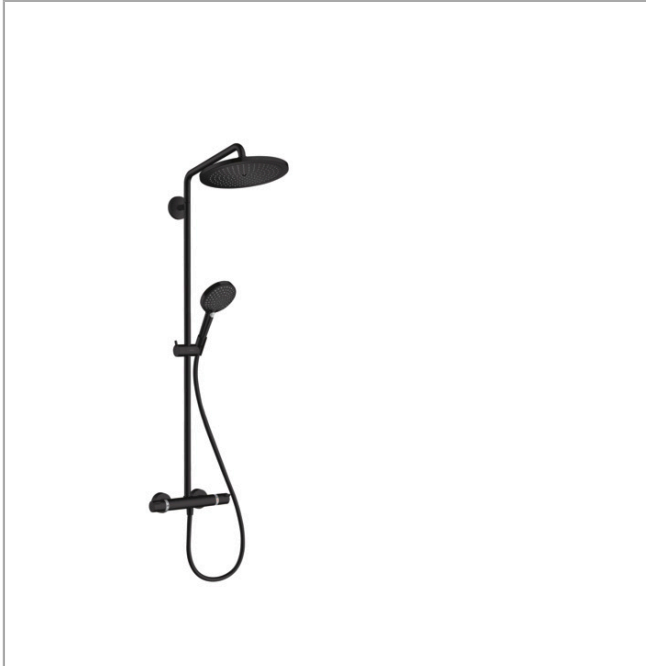

Croma Select S
Showerpipe 280 1jet EcoSmart 9 l/min with thermostat and hand shower Raindance Select S 120
3jet
Finish: **Matt Black** Article Number: **26891670**

Product image