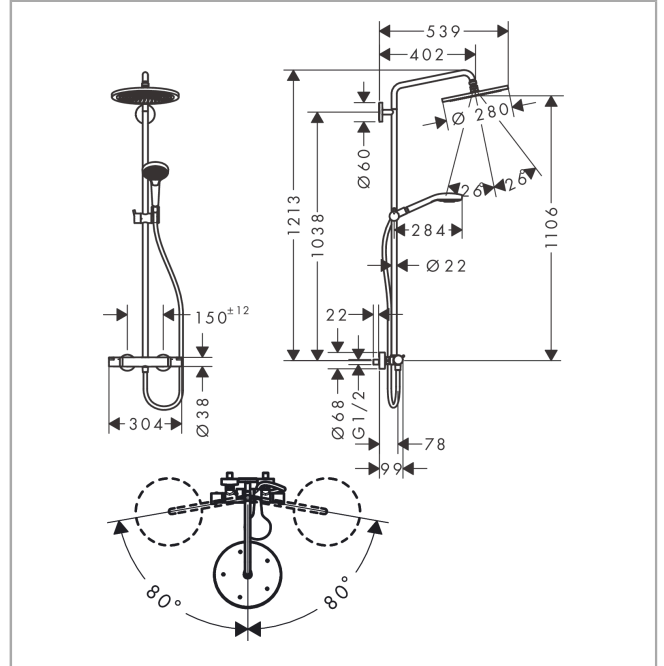

#### product features

- consists of: overhead shower, hand shower, shower thermostat, shower hose, slider, shower bar
- overhead shower Croma 280
- shower head size overhead shower: 280 mm
- spray type overhead shower: RainAir
- flow rate RainAir spray (at 3 bar): 9 l/min
- spray type hand shower: RainAir, Rain, Whirl
- maximum flow rate for Showerpipe at 3 bar: 9 l/min
- minimum flow pressure: 2,2 bar
- max. operating pressure: 10 bar
- ball-joint: overhead shower angle adjustable
- pipe can be shortened in height
- shower bar diameter: 22 mm
- height-adjustable hand shower holder
- shower arm length overhead shower: 400 mm
- swivel shower arm
- thermostat Ecostat Comfort
- safety stop at 40°C
- adjustable hot water limitation
- outlets controlled via turning handle
- suitable for continuous flow water heaters
- mounting type: exposed installation
- connection dimension DN15
- connection thread G ½
- centre distance 150 ± 12 mm
- intrinsically safe against backflow
- 2 functions

### Design awards

**Croma Select S**  
**Showerpipe 280 1jet EcoSmart 9 l/min with thermostat and hand shower Raindance Select S 120**  
**3jet**  
 Finish: **Matt Black** Article Number: **26891670**

Product image

Scale drawing

Flowchart