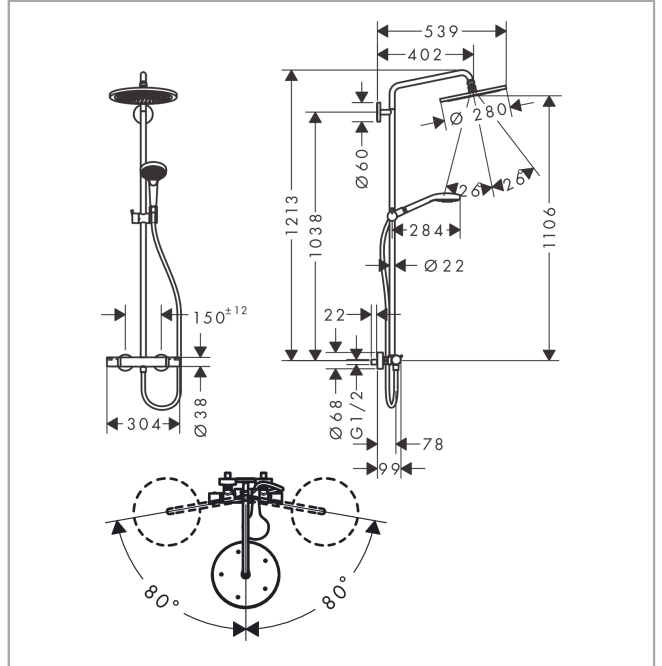

Croma Select S Showerpipe 280 1jet EcoSmart 9 l/min with thermostat and hand shower Raindance Select S 120 3jet

Finish: **Brushed Black Chrome** Article Number: **26891340**

Description

product features

- consists of: overhead shower, hand shower, shower thermostat, shower hose, slider, shower bar
- overhead shower Croma 280
- shower head size overhead shower: 280 mm
- spray type overhead shower: RainAir
- flow rate RainAir spray (at 3 bar): 9 l/min
- spray type hand shower: RainAir, Rain, Whirl
- maximum flow rate for Showerpipe at 3 bar: 9 l/min
- minimum flow pressure: 2,2 bar
- max. operating pressure: 10 bar
- ball-joint: overhead shower angle adjustable
- pipe can be shortened in height
- shower bar diameter: 22 mm
- height-adjustable hand shower holder
- shower arm length overhead shower: 400 mm
- swivel shower arm
- thermostat Ecostat Comfort
- safety stop at 40°C
- adjustable hot water limitation
- outlets controlled via turning handle
- suitable for continuous flow water heaters
- mounting type: exposed installation
- connection dimension DN15
- connection thread G ½
- centre distance 150 ± 12 mm
- intrinsically safe against backflow
- 2 functions

Technology

Design awards

Croma Select S
Showerpipe 280 1jet EcoSmart 9 l/min with thermostat and hand shower Raindance Select S 120
3jet
 Finish: **Brushed Black Chrome** Article Number: **26891340**

Product image

Scale drawing

Flowchart

Croma Select S

Showerpipe 280 1jet EcoSmart 9 l/min with thermostat and hand shower Raindance Select S 120 3jet

Finish: **Brushed Black Chrome** Article Number: **26891340**

Installation examples