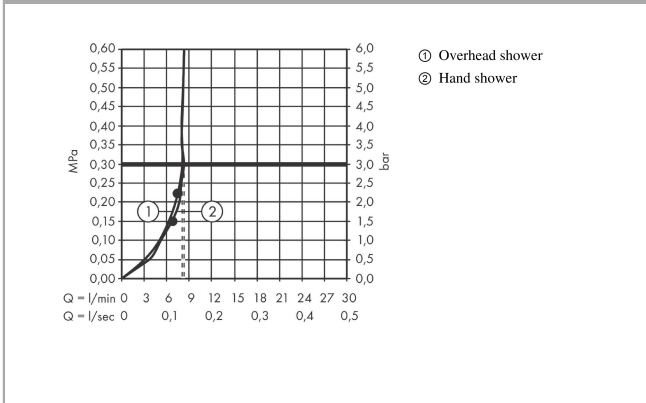

Croma Select S Showerpipe 280 1jet EcoSmart 9 l/min with thermostat and hand shower Raindance Select S 120 3jet

Finish: **Brushed Black Chrome** Article Number: **26891340**

Description

product features

- consists of: overhead shower, hand shower, shower thermostat, shower hose, slider, shower bar
- overhead shower Croma 280
- shower head size overhead shower: 280 mm
- spray type overhead shower: RainAir
- flow rate RainAir spray (at 3 bar): 9 l/min
- spray type hand shower: RainAir, Rain, Whirl
- maximum flow rate for Showerpipe at 3 bar: 9 l/min
- minimum flow pressure: 2,2 bar
- max. operating pressure: 10 bar
- ball-joint: overhead shower angle adjustable
- pipe can be shortened in height
- shower bar diameter: 22 mm
- height-adjustable hand shower holder
- shower arm length overhead shower: 400 mm
- swivel shower arm
- thermostat Ecostat Comfort
- safety stop at 40°C
- adjustable hot water limitation
- outlets controlled via turning handle
- suitable for continuous flow water heaters
- mounting type: exposed installation
- connection dimension DN15
- connection thread G ½
- centre distance 150 ± 12 mm
- intrinsically safe against backflow
- 2 functions

Technology

Design awards

Croma Select S
Showerpipe 280 1jet EcoSmart 9 l/min with thermostat and hand shower Raindance Select S 120
3jet
 Finish: **Brushed Black Chrome** Article Number: **26891340**

Product image

Scale drawing

Flowchart

Croma Select S

Showerpipe 280 1jet EcoSmart 9 l/min with thermostat and hand shower Raindance Select S 120 3jet

Finish: **Brushed Black Chrome** Article Number: **26891340**

Installation examples