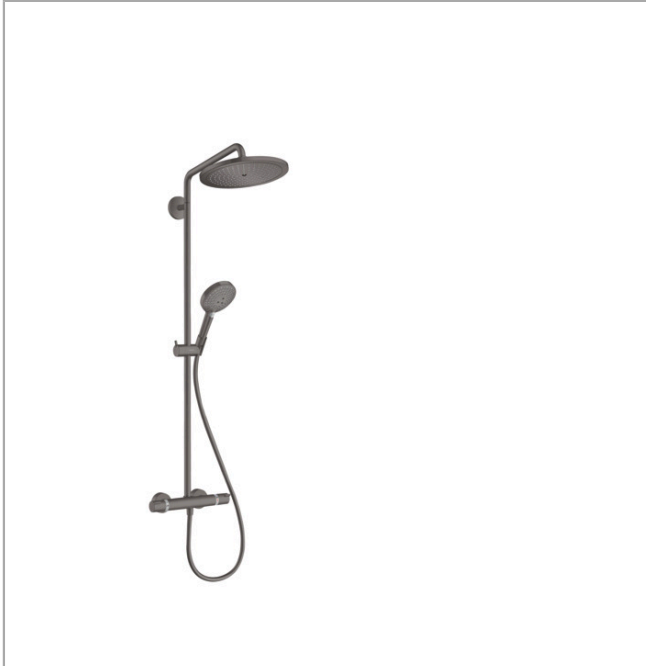

Croma Select S Showerpipe 280 1jet EcoSmart 9 l/min with thermostat and hand shower Raindance Select S 120 3jet

Finish: **Brushed Black Chrome** Article Number: **26891340**

Description

product features

- consists of: overhead shower, hand shower, shower thermostat, shower hose, slider, shower bar
- overhead shower Croma 280
- shower head size overhead shower: 280 mm
- spray type overhead shower: RainAir
- flow rate RainAir spray (at 3 bar): 9 l/min
- spray type hand shower: RainAir, Rain, Whirl
- maximum flow rate for Showerpipe at 3 bar: 9 l/min
- minimum flow pressure: 2,2 bar
- max. operating pressure: 10 bar
- ball-joint: overhead shower angle adjustable
- pipe can be shortened in height
- shower bar diameter: 22 mm
- height-adjustable hand shower holder
- shower arm length overhead shower: 400 mm
- swivel shower arm
- thermostat Ecostat Comfort
- safety stop at 40°C
- adjustable hot water limitation
- outlets controlled via turning handle
- suitable for continuous flow water heaters
- mounting type: exposed installation
- connection dimension DN15
- connection thread G ½
- centre distance 150 ± 12 mm
- intrinsically safe against backflow
- 2 functions

Technology

Design awards

Croma Select S
Showerpipe 280 1jet EcoSmart 9 l/min with thermostat and hand shower Raindance Select S 120
3jet
 Finish: **Brushed Black Chrome** Article Number: **26891340**

Product image

Scale drawing

Flowchart

Croma Select S

Showerpipe 280 1jet EcoSmart 9 l/min with thermostat and hand shower Raindance Select S 120 3jet

Finish: **Brushed Black Chrome** Article Number: **26891340**

Installation examples