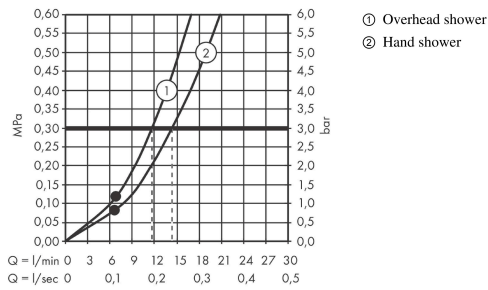

Croma Select S

Showerpipe 280 1jet with thermostat and hand shower Raindance Select S 120 3jet

Finish: **Matt Black** Article Number: **26890670**

Description

product features

- consists of: overhead shower, hand shower, shower thermostat, shower hose, slider, shower bar
- overhead shower Croma 280
- shower head size overhead shower: 280 mm
- spray type overhead shower: RainAir
- flow rate RainAir spray (at 3 bar): 15 l/min
- flow rate Rain spray (at 3 bar): 11 l/min
- spray type hand shower: RainAir, Rain, Whirl
- flow rate of hand shower at 3 bar: 14,5 l/min
- maximum flow rate for Showerpipe at 3 bar: 15 l/min
- minimum flow pressure: 1 bar
- max. operating pressure: 10 bar
- ball-joint: overhead shower angle adjustable
- pipe can be shortened in height
- shower bar diameter: 22 mm
- height-adjustable hand shower holder
- shower arm length overhead shower: 400 mm
- swivel shower arm
- thermostat Ecostat Comfort
- safety stop at 40°C
- adjustable hot water limitation
- outlets controlled via turning handle
- suitable for continuous flow water heaters
- mounting type: exposed installation
- connection dimension DN15
- connection thread G ½
- centre distance 150 ± 12 mm
- intrinsically safe against backflow
- 2 functions

Technology

Design awards

Croma Select S

Showerpipe 280 1jet with thermostat and hand shower Raindance Select S 120 3jet

Finish: **Matt Black** Article Number: **26890670**

Product image

Scale drawing

Flowchart