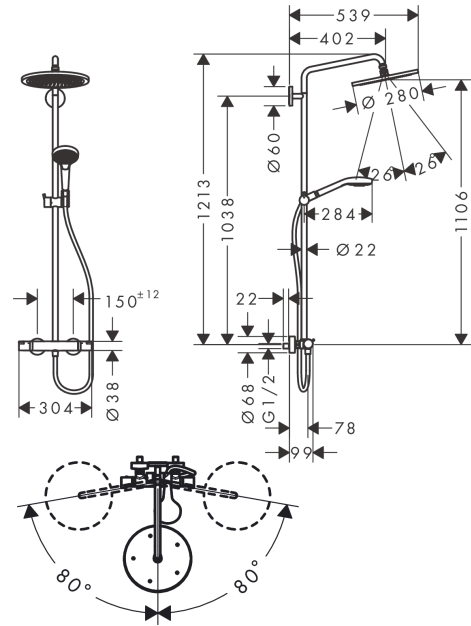

Croma Select S

Showerpipe 280 1jet with thermostat and hand shower Raindance Select S 120 3jet

Finish: **Matt Black** Article Number: **26890670**

Description

product features

- consists of: overhead shower, hand shower, shower thermostat, shower hose, slider, shower bar
- overhead shower Croma 280
- shower head size overhead shower: 280 mm
- spray type overhead shower: RainAir
- flow rate RainAir spray (at 3 bar): 15 l/min
- flow rate Rain spray (at 3 bar): 11 l/min
- spray type hand shower: RainAir, Rain, Whirl
- flow rate of hand shower at 3 bar: 14,5 l/min
- maximum flow rate for Showerpipe at 3 bar: 15 l/min
- minimum flow pressure: 1 bar
- max. operating pressure: 10 bar
- ball-joint: overhead shower angle adjustable
- pipe can be shortened in height
- shower bar diameter: 22 mm
- height-adjustable hand shower holder
- shower arm length overhead shower: 400 mm
- swivel shower arm
- thermostat Ecostat Comfort
- safety stop at 40°C
- adjustable hot water limitation
- outlets controlled via turning handle
- suitable for continuous flow water heaters
- mounting type: exposed installation
- connection dimension DN15
- connection thread G ½
- centre distance 150 ± 12 mm
- intrinsically safe against backflow
- 2 functions

Technology

Design awards

Croma Select S

Showerpipe 280 1jet with thermostat and hand shower Raindance Select S 120 3jet

Finish: **Matt Black** Article Number: **26890670**

Product image

Scale drawing

Flowchart

Croma Select S

Showerpipe 280 1jet with thermostat and hand shower Raindance Select S 120 3jet

Finish: **Matt Black** Article Number: **26890670**

Installation examples