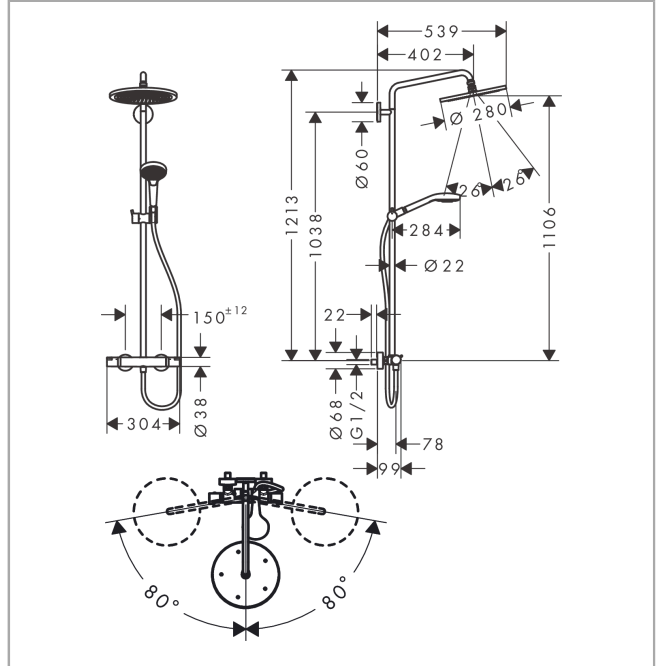

Croma Select S

Showerpipe 280 1jet with thermostat and hand shower Raindance Select S 120 3jet

Finish: **Brushed Bronze** Article Number: **26890140**

Description

product features

- consists of: overhead shower, hand shower, shower thermostat, shower hose, slider, shower bar
- overhead shower Croma 280
- shower head size overhead shower: 280 mm
- spray type overhead shower: RainAir
- flow rate RainAir spray (at 3 bar): 15 l/min
- flow rate Rain spray (at 3 bar): 11 l/min
- spray type hand shower: RainAir, Rain, Whirl
- flow rate of hand shower at 3 bar: 14,5 l/min
- maximum flow rate for Showerpipe at 3 bar: 15 l/min
- minimum flow pressure: 1 bar
- max. operating pressure: 10 bar
- ball-joint: overhead shower angle adjustable
- pipe can be shortened in height
- shower bar diameter: 22 mm
- height-adjustable hand shower holder
- shower arm length overhead shower: 400 mm
- swivel shower arm
- thermostat Ecostat Comfort
- safety stop at 40°C
- adjustable hot water limitation
- outlets controlled via turning handle
- suitable for continuous flow water heaters
- mounting type: exposed installation
- connection dimension DN15
- connection thread G ½
- centre distance 150 ± 12 mm
- intrinsically safe against backflow
- 2 functions

Technology

Design awards

Croma Select S

Showerpipe 280 1jet with thermostat and hand shower Raindance Select S 120 3jet

Finish: **Brushed Bronze** Article Number: **26890140**

Product image

Scale drawing

Flowchart

Croma Select S

Showerpipe 280 1jet with thermostat and hand shower Raindance Select S 120 3jet

Finish: **Brushed Bronze** Article Number: **26890140**

Installation examples