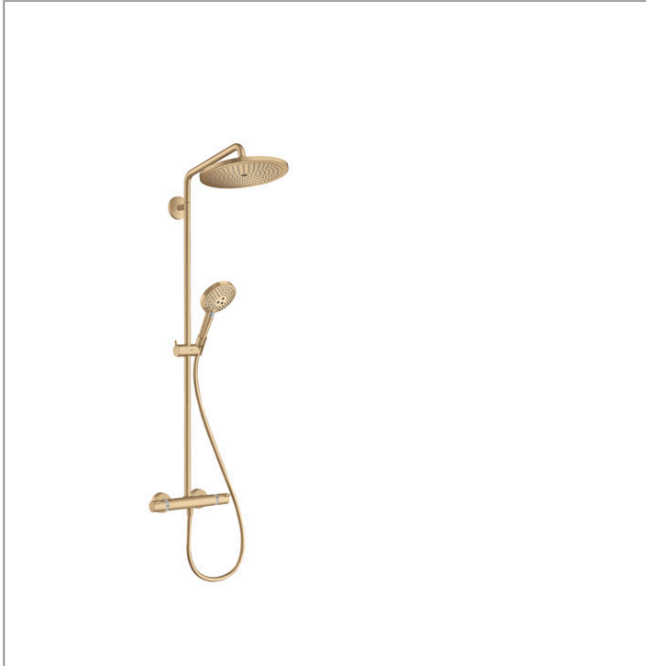

Croma Select S

Showerpipe 280 1jet with thermostat and hand shower Raindance Select S 120 3jet

Finish: **Brushed Bronze** Article Number: **26890140**

Description

product features

- consists of: overhead shower, hand shower, shower thermostat, shower hose, slider, shower bar
- overhead shower Croma 280
- shower head size overhead shower: 280 mm
- spray type overhead shower: RainAir
- flow rate RainAir spray (at 3 bar): 15 l/min
- flow rate Rain spray (at 3 bar): 11 l/min
- spray type hand shower: RainAir, Rain, Whirl
- flow rate of hand shower at 3 bar: 14,5 l/min
- maximum flow rate for Showerpipe at 3 bar: 15 l/min
- minimum flow pressure: 1 bar
- max. operating pressure: 10 bar
- ball-joint: overhead shower angle adjustable
- pipe can be shortened in height
- shower bar diameter: 22 mm
- height-adjustable hand shower holder
- shower arm length overhead shower: 400 mm
- swivel shower arm
- thermostat Ecostat Comfort
- safety stop at 40°C
- adjustable hot water limitation
- outlets controlled via turning handle
- suitable for continuous flow water heaters
- mounting type: exposed installation
- connection dimension DN15
- connection thread G ½
- centre distance 150 ± 12 mm
- intrinsically safe against backflow
- 2 functions

Technology

Design awards

Croma Select S

Showerpipe 280 1jet with thermostat and hand shower Raindance Select S 120 3jet

Finish: **Brushed Bronze** Article Number: **26890140**

Product image

Scale drawing

Flowchart

Croma Select S

Showerpipe 280 1jet with thermostat and hand shower Raindance Select S 120 3jet

Finish: **Brushed Bronze** Article Number: **26890140**

Installation examples