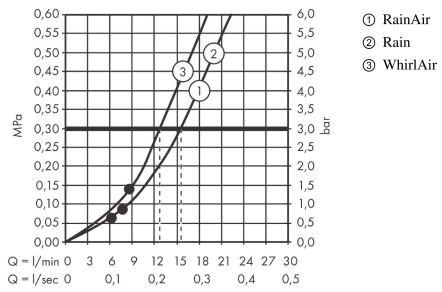

Raindance Select S
Shower set 120 3jet with shower bar 65 cm and soap dish
 Finish: **White/Chrome** Article Number: **26630400**

Description

product features

- consists of: hand shower, shower bar, shower hose, slider, soap dish
- shower head size: 125 mm
- spray type: Rain, RainAir, Whirl
- convenient spray selection via Select button
- 90° position adjustable hand shower holder, pivots left and right, up and down
- maximum flow rate at 3 bar: 15 l/min
- minimum flow pressure: 1 bar
- operating pressure: min. 1 bar/max. 6 bar
- wall mounting: screw fastening
- wall supports made of plastic
- profile pipe: round
- pipe length: 718 mm
- shower bar diameter: 22 mm
- drilling distance 625 mm
- pivot connector prevents hose from tangling

Technology

Product image

Scale drawing

Raindance Select S
Shower set 120 3jet with shower bar 65 cm and soap dish
 Finish: **White/Chrome** Article Number: **26630400**

Flowchart

The consumption was measured in combination with the appropriate fittings (thermostat/mixer/in-wall valve) to reflect actual application in practice.

Raindance Select S
Shower set 120 3jet with shower bar 65 cm and soap dish
 Finish: **White/Chrome** Article Number: **26630400**

Installation examples