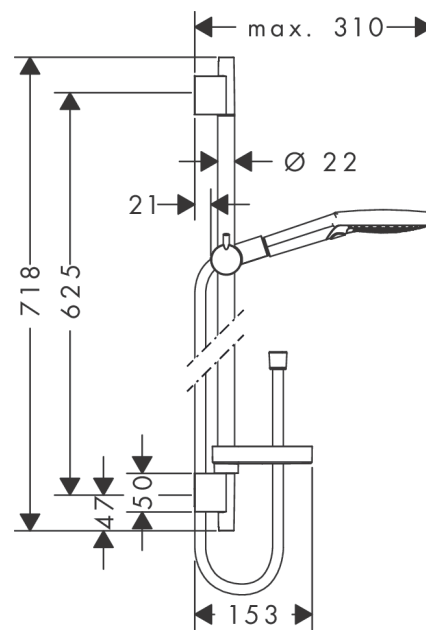

Raindance Select S
Shower set 120 3jet with shower bar 65 cm and soap dish
 Finish: **White/Chrome** Article Number: **26630400**

Description

product features

- consists of: hand shower, shower bar, shower hose, slider, soap dish
- shower head size: 125 mm
- spray type: Rain, RainAir, Whirl
- convenient spray selection via Select button
- 90° position adjustable hand shower holder, pivots left and right, up and down
- maximum flow rate at 3 bar: 15 l/min
- minimum flow pressure: 1 bar
- operating pressure: min. 1 bar/max. 6 bar
- wall mounting: screw fastening
- wall supports made of plastic
- profile pipe: round
- pipe length: 718 mm
- shower bar diameter: 22 mm
- drilling distance 625 mm
- pivot connector prevents hose from tangling

Technology

Product image

Scale drawing

Raindance Select S
Shower set 120 3jet with shower bar 65 cm and soap dish
 Finish: **White/Chrome** Article Number: **26630400**

Flowchart

The consumption was measured in combination with the appropriate fittings (thermostat/mixer/in-wall valve) to reflect actual application in practice.

Raindance Select S
Shower set 120 3jet with shower bar 65 cm and soap dish
 Finish: **White/Chrome** Article Number: **26630400**

Installation examples