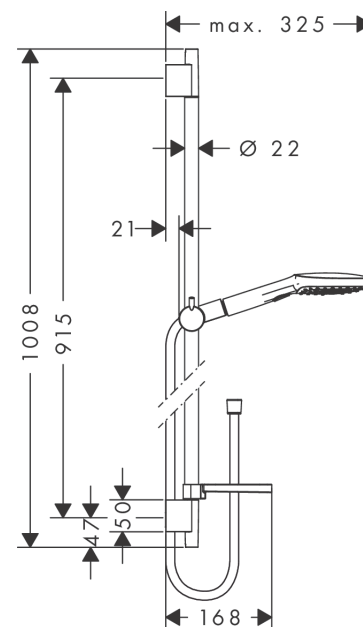

Raindance Select E

Shower set 120 3jet EcoSmart 9 l/min with shower bar 90 cm and soap dish

Finish: **Chrome** Article Number: **26623000**

Description

product features

- consists of: hand shower, shower bar, shower hose, slider, soap dish
- shower head size: 120 mm
- spray type: RainAir, Rain, Whirl
- convenient spray selection via Select button
- 90° position adjustable hand shower holder, pivots left and right, up and down
- maximum flow rate at 3 bar: 8,5 l/min
- minimum flow pressure: 1,5 bar
- operating pressure: min. 1.5 bar/max. 6 bar
- wall mounting: screw fastening
- wall supports made of plastic
- profile pipe: round
- pipe length: 1008 mm
- shower bar diameter: 22 mm
- drilling distance 915 mm
- pivot connector prevents hose from tangling

Technology

Product image

Scale drawing

Raindance Select E

Shower set 120 3jet EcoSmart 9 l/min with shower bar 90 cm and soap dish

Finish: **Chrome** Article Number: **26623000**

Flowchart

The consumption was measured in combination with the appropriate fittings (thermostat/mixer/in-wall valve) to reflect actual application in practice.

Raindance Select E
Shower set 120 3jet EcoSmart 9 l/min with shower bar 90 cm and soap dish
 Finish: **Chrome** Article Number: **26623000**

Installation examples