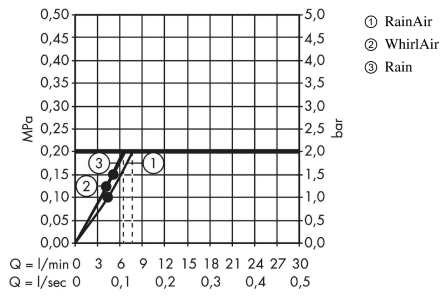

Raindance Select E

Shower set 120 3jet EcoSmart 9 l/min with shower bar 90 cm and soap dish

Finish: **Chrome** Article Number: **26623000**

Description

product features

- consists of: hand shower, shower bar, shower hose, slider, soap dish
- shower head size: 120 mm
- spray type: RainAir, Rain, Whirl
- convenient spray selection via Select button
- 90° position adjustable hand shower holder, pivots left and right, up and down
- maximum flow rate at 3 bar: 8,5 l/min
- minimum flow pressure: 1,5 bar
- operating pressure: min. 1.5 bar/max. 6 bar
- wall mounting: screw fastening
- wall supports made of plastic
- profile pipe: round
- pipe length: 1008 mm
- shower bar diameter: 22 mm
- drilling distance 915 mm
- pivot connector prevents hose from tangling

Technology

Product image

Scale drawing

Raindance Select E

Shower set 120 3jet EcoSmart 9 l/min with shower bar 90 cm and soap dish

Finish: **Chrome** Article Number: **26623000**

Flowchart

The consumption was measured in combination with the appropriate fittings (thermostat/mixer/in-wall valve) to reflect actual application in practice.

Raindance Select E
Shower set 120 3jet EcoSmart 9 l/min with shower bar 90 cm and soap dish
 Finish: **Chrome** Article Number: **26623000**

Installation examples