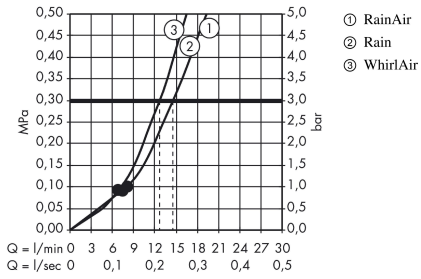

Raindance Select E
Shower set 120 3jet with shower bar 90 cm and soap dish
 Finish: **Chrome** Article Number: **26621000**

Flowchart

The consumption was measured in combination with the appropriate fittings (thermostat/mixer/in-wall valve) to reflect actual application in practice.

Raindance Select E
Shower set 120 3jet with shower bar 90 cm and soap dish
 Finish: **Chrome** Article Number: **26621000**

Installation examples