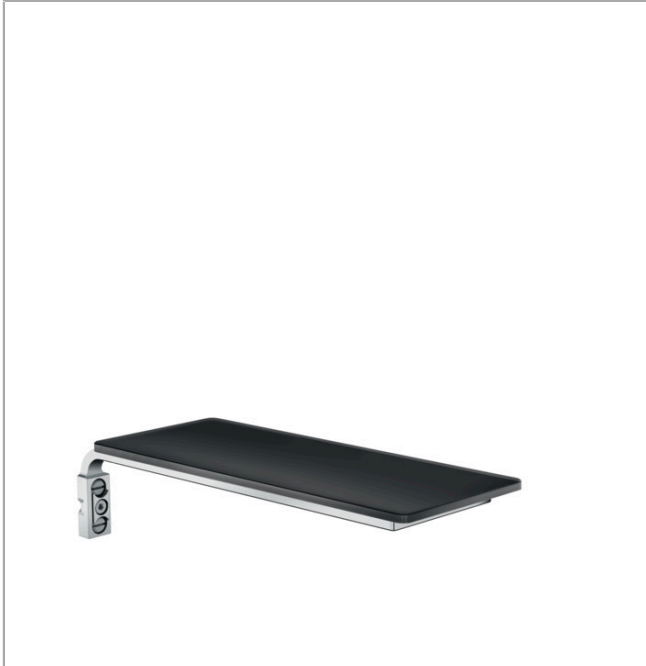

Casetta

Soap dish/ shelf E

Finish: **Black/Chrome** Article Number: **26511600**

Description

product features

- with mounting material
- length 200 mm
- surface shelf: black

Product image

Scale drawing