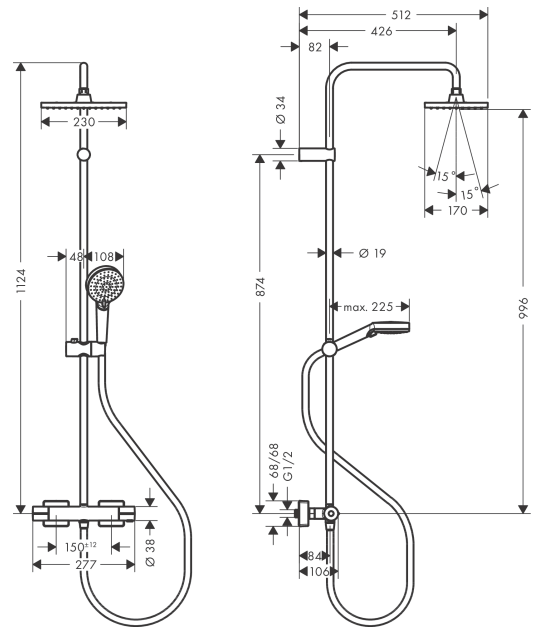

Vernis Shape
Showerpipe 230 1jet with thermostat
 Finish: **Chrome** Article Number: **26286000**

Description

product features

- consists of: overhead shower, hand shower, shower thermostat, shower hose, slider, shower bar
- overhead shower Vernis Shape 230 1jet
- shower head size overhead shower: 230 x 170 mm
- spray type overhead shower: Rain
- flow rate Rain spray (at 3 bar): 12,4 l/min
- spray type hand shower: Rain, IntenseRain
- flow rate of hand shower at 3 bar: 15,2 l/min
- maximum flow rate for Showerpipe at 3 bar: 15,2 l/min
- minimum flow pressure: 1 bar
- max. operating pressure: 10 bar
- ball-joint: overhead shower angle adjustable
- shower bar diameter: 19 mm
- height-adjustable slider with locking push-button slider
- shower arm length overhead shower: 426 mm
- thermostat Vernis
- safety stop at 40°C
- adjustable hot water limitation
- outlets controlled via turning handle
- suitable for continuous flow water heaters
- mounting type: exposed installation
- connection dimension DN15
- connection thread G ½
- centre distance 150 ± 12 mm
- intrinsically safe against backflow
- pipe length: 1124 mm
- 2 functions

Technology

Vernis Shape
Showerpipe 230 1jet with thermostat
 Finish: **Chrome** Article Number: **26286000**

Product image

Scale drawing

Flowchart