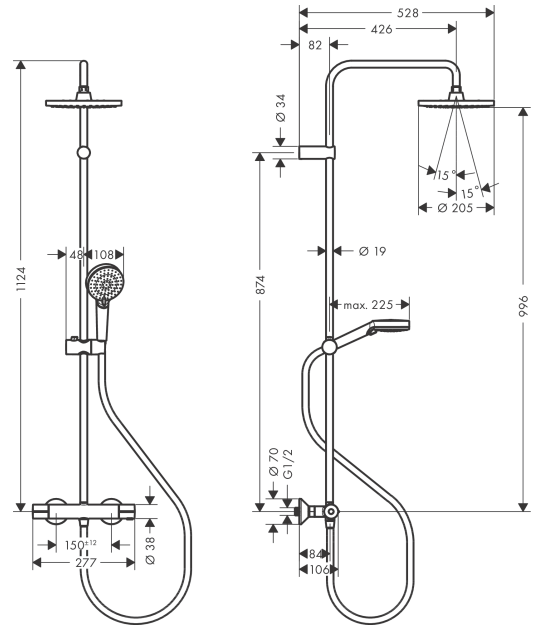

Vernis Blend**Showerpipe 200 1jet with thermostat project pack (2 pcs.)**Finish: **Chrome** Article Number: **26285000****Description****product features**

- consists of: overhead shower, hand shower, shower thermostat, shower hose, slider
- overhead shower Vernis Blend 200 1jet
- shower head size overhead shower: 205 mm
- spray type overhead shower: Rain
- flow rate Rain spray (at 3 bar): 12,4 l/min
- spray type hand shower: Rain, IntenseRain
- flow rate of hand shower at 3 bar: 15,2 l/min
- maximum flow rate for Showerpipe at 3 bar: 15,2 l/min
- minimum flow pressure: 1 bar
- max. operating pressure: 10 bar
- ball-joint: overhead shower angle adjustable
- shower bar diameter: 19 mm
- height-adjustable slider with locking push-button slider
- shower arm length overhead shower: 426 mm
- thermostat Vernis
- safety stop at 40°C
- adjustable hot water limitation
- outlets controlled via turning handle
- suitable for continuous flow water heaters
- mounting type: exposed installation
- connection dimension DN15
- connection thread G ½
- centre distance 150 ± 12 mm
- intrinsically safe against backflow
- pipe length: 1124 mm
- packaging unit: 2 pieces
- 2 functions

Technology

Vernis Blend
Showerpipe 200 1jet with thermostat project pack (2 pcs.)
 Finish: **Chrome** Article Number: **26285000**

Product image

2x

Scale drawing

Flowchart