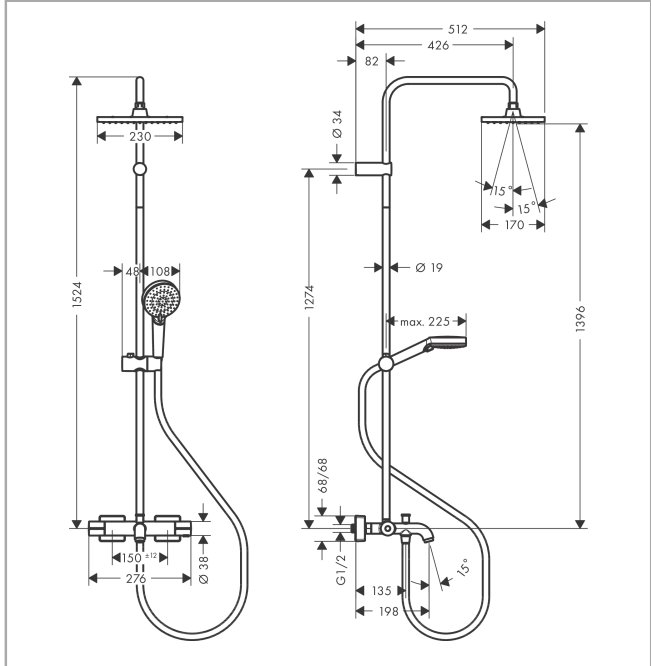

**Vernis Shape**  
**Showerpipe 230 1jet with bath thermostat**  
 Finish: **Chrome** Article Number: **26284000**

#### product features

- consists of: overhead shower, hand shower, bath thermostat, shower hose, slider, shower bar
- overhead shower Vernis Shape 230 1jet
- shower head size overhead shower: 230 x 170 mm
- spray type overhead shower: Rain
- flow rate Rain spray (at 3 bar): 12,4 l/min
- spray type hand shower: Rain, IntenseRain
- flow rate of hand shower at 3 bar: 15,2 l/min
- maximum flow rate for Showerpipe at 3 bar: 20 l/min
- minimum flow pressure: 1 bar
- max. operating pressure: 10 bar
- ball-joint: overhead shower angle adjustable
- shower bar diameter: 19 mm
- height-adjustable slider with locking push-button slider
- shower arm length overhead shower: 426 mm
- thermostat Vernis
- safety stop at 40°C
- adjustable hot water limitation
- outlets controlled via turning handle
- suitable for continuous flow water heaters
- mounting type: exposed installation
- connection dimension DN15
- connection thread G ½
- centre distance 150 ± 12 mm
- intrinsically safe against backflow
- pipe length: 1424 mm
- 3 functions

### Technology

Vernis Shape  
Showerpipe 230 1jet with bath thermostat  
Finish: **Chrome**    Article Number: **26284000**

Product image

Scale drawing

Flowchart

**Vernis Shape**  
**Showerpipe 230 1jet with bath thermostat**  
 Finish: **Chrome** Article Number: **26284000**