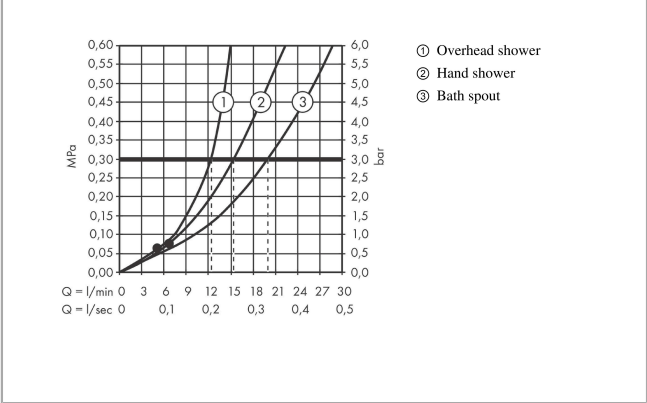

#### product features

- consists of: overhead shower, hand shower, bath thermostat, shower hose, slider, shower bar
- overhead shower Vernis Shape 230 1jet
- shower head size overhead shower: 230 x 170 mm
- spray type overhead shower: Rain
- flow rate Rain spray (at 3 bar): 12,4 l/min
- spray type hand shower: Rain, IntenseRain
- flow rate of hand shower at 3 bar: 15,2 l/min
- maximum flow rate for Showerpipe at 3 bar: 20 l/min
- minimum flow pressure: 1 bar
- max. operating pressure: 10 bar
- ball-joint: overhead shower angle adjustable
- shower bar diameter: 19 mm
- height-adjustable slider with locking push-button slider
- shower arm length overhead shower: 426 mm
- thermostat Vernis
- safety stop at 40°C
- adjustable hot water limitation
- outlets controlled via turning handle
- suitable for continuous flow water heaters
- mounting type: exposed installation
- connection dimension DN15
- connection thread G ½
- centre distance 150 ± 12 mm
- intrinsically safe against backflow
- pipe length: 1424 mm
- 3 functions

### Technology

Vernis Shape  
Showerpipe 230 1jet with bath thermostat  
Finish: **Chrome**    Article Number: **26284000**

Product image

Scale drawing

Flowchart

**Vernis Shape**  
**Showerpipe 230 1jet with bath thermostat**  
 Finish: **Chrome** Article Number: **26284000**