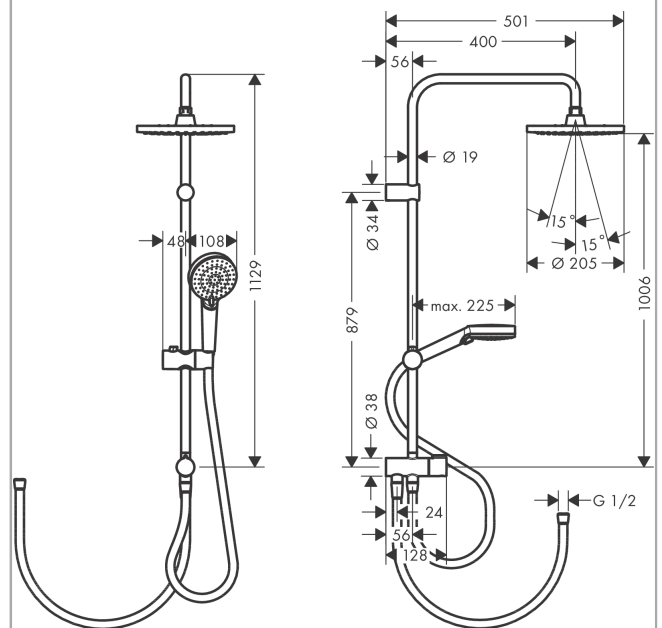

Vernis Blend

Showerpipe 200 1jet Reno

Finish: **Matt Black** Article Number: **26272670**

Description

product features

- consists of: overhead shower, hand shower, shower hose, hand shower holder
- overhead shower Vernis Blend 200 1jet
- shower head size overhead shower: 205 mm
- spray type overhead shower: Rain
- flow rate Rain spray (at 3 bar): 12,4 l/min
- spray type hand shower: Rain, IntenseRain
- flow rate of hand shower at 3 bar: 15,2 l/min
- maximum flow rate for Showerpipe at 3 bar: 15,2 l/min
- minimum flow pressure: 1 bar
- max. operating pressure: 10 bar
- ball-joint: overhead shower angle adjustable
- mounting type: exposed installation
- shower bar diameter: 19 mm
- height-adjustable slider with locking push-button slider
- shower arm length: 400 mm
- water connection: Metaflex shower hose 80 cm and 160 cm
- connection dimension: DN15
- connection thread G ½
- suitable for continuous flow water heaters with an output of 18 kW

Technology

Product image

Scale drawing

Vernis Blend
Showerpipe 200 1jet Reno
 Finish: **Matt Black** Article Number: **26272670**

Flowchart