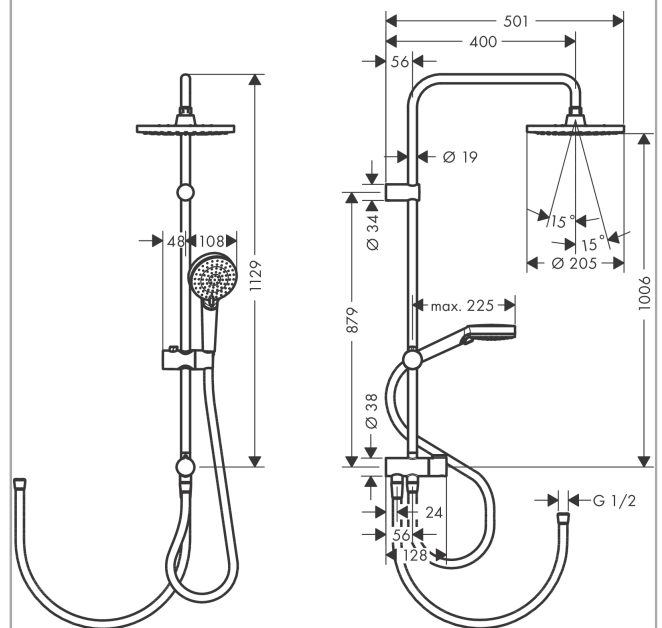

**Vernis Blend**  
**Showerpipe 200 1jet Reno**  
 Finish: **Chrome** Article Number: **26272000**

### product features

- consists of: overhead shower, hand shower, shower hose, hand shower holder
- overhead shower Vernis Blend 200 1jet
- shower head size overhead shower: 205 mm
- spray type overhead shower: Rain
- flow rate Rain spray (at 3 bar): 12,4 l/min
- spray type hand shower: Rain, IntenseRain
- flow rate of hand shower at 3 bar: 15,2 l/min
- maximum flow rate for Showerpipe at 3 bar: 15,2 l/min
- minimum flow pressure: 1 bar
- max. operating pressure: 10 bar
- ball-joint: overhead shower angle adjustable
- mounting type: exposed installation
- shower bar diameter: 19 mm
- height-adjustable slider with locking push-button slider
- shower arm length: 400 mm
- water connection: Metaflex shower hose 80 cm and 160 cm
- connection dimension: DN15
- connection thread G 1/2
- suitable for continuous flow water heaters with an output of 18 kW

## Product image

## Scale drawing

**Vernis Blend**  
**Showerpipe 200 1jet Reno**  
 Finish: **Chrome** Article Number: **26272000**

**Flowchart**