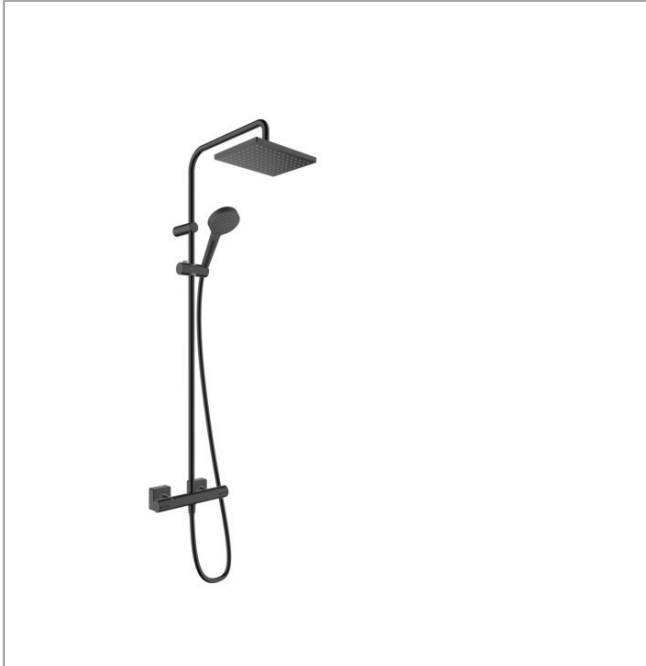

Vernis Shape
Showerpipe 230 1jet EcoSmart with thermostat
 Finish: **Matt Black** Article Number: **26097670**

Description

product features

- consists of: overhead shower, hand shower, shower thermostat, shower hose, slider, shower bar
- overhead shower Vernis Shape 230 1jet
- shower head size overhead shower: 230 x 170 mm
- spray type overhead shower: Rain
- flow rate Rain spray (at 3 bar): 8,7 l/min
- spray type hand shower: Rain, IntenseRain
- flow rate of hand shower at 3 bar: 8,7 l/min
- maximum flow rate for Showerpipe at 3 bar: 8,7 l/min
- minimum flow pressure: 1 bar
- max. operating pressure: 10 bar
- ball-joint: overhead shower angle adjustable
- shower bar diameter: 19 mm
- height-adjustable slider with locking push-button slider
- shower arm length overhead shower: 426 mm
- thermostat Vernis
- safety stop at 40°C
- adjustable hot water limitation
- outlets controlled via turning handle
- suitable for continuous flow water heaters
- mounting type: exposed installation
- connection dimension DN15
- connection thread G ½
- centre distance 150 ± 12 mm
- intrinsically safe against backflow
- pipe length: 1124 mm
- 2 functions

Technology

Vernis Shape
Showerpipe 230 1jet EcoSmart with thermostat
 Finish: **Matt Black** Article Number: **26097670**

Product image

Scale drawing

Flowchart