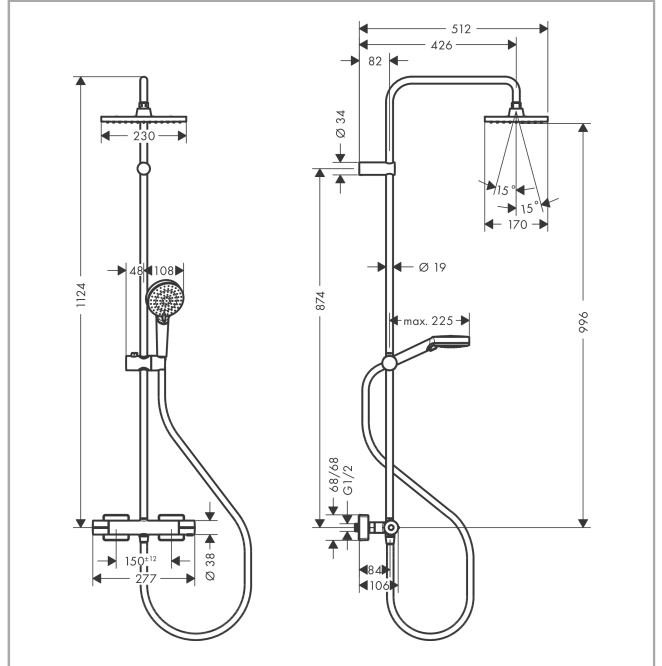

Vernis Shape
Showerpipe 230 1jet EcoSmart with thermostat
 Finish: **Matt Black** Article Number: **26097670**

Description

product features

- consists of: overhead shower, hand shower, shower thermostat, shower hose, slider, shower bar
- overhead shower Vernis Shape 230 1jet
- shower head size overhead shower: 230 x 170 mm
- spray type overhead shower: Rain
- flow rate Rain spray (at 3 bar): 8,7 l/min
- spray type hand shower: Rain, IntenseRain
- flow rate of hand shower at 3 bar: 8,7 l/min
- maximum flow rate for Showerpipe at 3 bar: 8,7 l/min
- minimum flow pressure: 1 bar
- max. operating pressure: 10 bar
- ball-joint: overhead shower angle adjustable
- shower bar diameter: 19 mm
- height-adjustable slider with locking push-button slider
- shower arm length overhead shower: 426 mm
- thermostat Vernis
- safety stop at 40°C
- adjustable hot water limitation
- outlets controlled via turning handle
- suitable for continuous flow water heaters
- mounting type: exposed installation
- connection dimension DN15
- connection thread G ½
- centre distance 150 ± 12 mm
- intrinsically safe against backflow
- pipe length: 1124 mm
- 2 functions

Technology

Vernis Shape
Showerpipe 230 1jet EcoSmart with thermostat
 Finish: **Matt Black** Article Number: **26097670**

Product image

Scale drawing

Flowchart