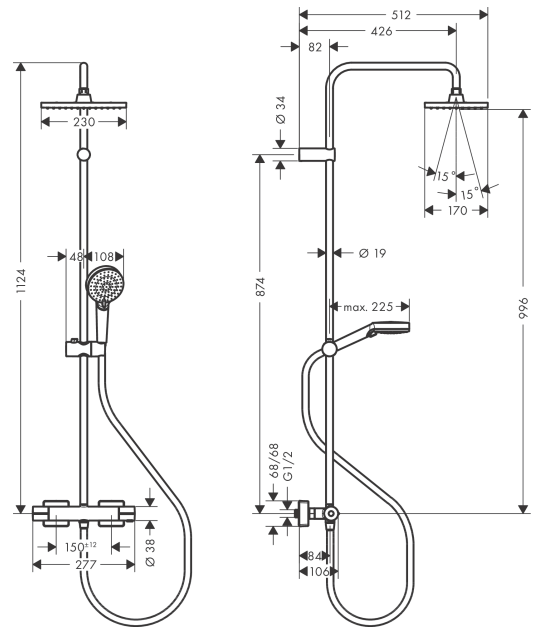

Vernis Shape
Showerpipe 230 1jet EcoSmart with thermostat
 Finish: **Chrome** Article Number: **26097000**

Description

product features

- consists of: overhead shower, hand shower, shower thermostat, shower hose, slider, shower bar
- overhead shower Vernis Shape 230 1jet
- shower head size overhead shower: 230 x 170 mm
- spray type overhead shower: Rain
- flow rate Rain spray (at 3 bar): 8,7 l/min
- spray type hand shower: Rain, IntenseRain
- flow rate of hand shower at 3 bar: 8,7 l/min
- maximum flow rate for Showerpipe at 3 bar: 8,7 l/min
- minimum flow pressure: 1 bar
- max. operating pressure: 10 bar
- ball-joint: overhead shower angle adjustable
- shower bar diameter: 19 mm
- height-adjustable slider with locking push-button slider
- shower arm length overhead shower: 426 mm
- thermostat Vernis
- safety stop at 40°C
- adjustable hot water limitation
- outlets controlled via turning handle
- suitable for continuous flow water heaters
- mounting type: exposed installation
- connection dimension DN15
- connection thread G ½
- centre distance 150 ± 12 mm
- intrinsically safe against backflow
- pipe length: 1124 mm
- 2 functions

Technology

Vernis Shape
Showerpipe 230 1jet EcoSmart with thermostat
 Finish: **Chrome** Article Number: **26097000**

Product image

Scale drawing

Flowchart