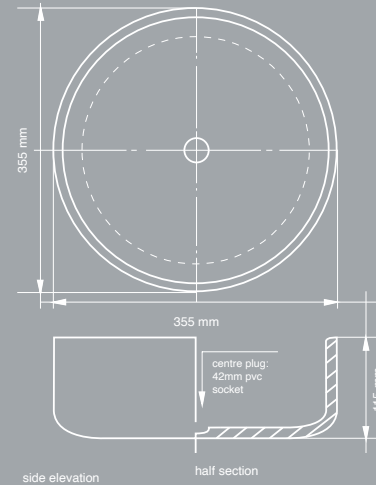

MAGNOLIA BASIN

for the perfectly co-ordinated bathroom design

Top View

Side View

L 355mm x W 355mm x H 115mm

info@stiles.co.za      www.stiles.co.za

Cape Town (Paarden Eiland) 021 510 8310 | Paarl 087 094 3227 | Somerset West 021 879 5657
Rustenburg 014 495 3040 | Pretoria (Menlyn Maine) 021 880 4737 | Centurion 012 884 0084
George 044 871 3222 | Mossel Bay 044 695 1800 | Knysna 044 382 2090