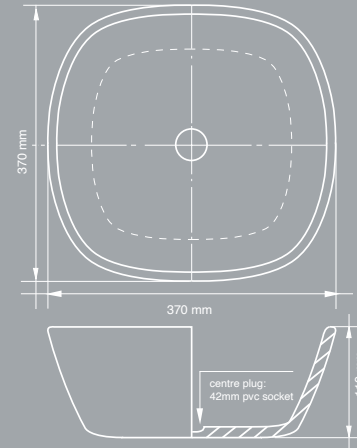

ELM BASIN

for the perfectly co-ordinated bathroom design

Top View

Side View

L 370mm x W 370mm x H 110mm

info@stiles.co.za      www.stiles.co.za

Cape Town (Paarden Eiland) 021 510 8310 | Paarl 087 094 3227 | Somerset West 021 879 5657
Rustenburg 014 495 3040 | Pretoria (Menlyn Maine) 021 880 4737 | Centurion 012 884 0084
George 044 871 3222 | Mossel Bay 044 695 1800 | Knysna 044 382 2090