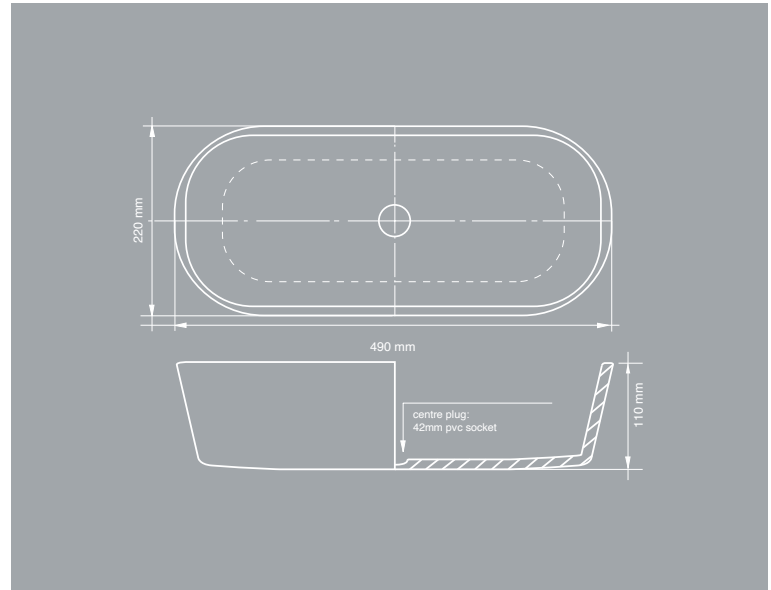

WILLOW BASIN

for the perfectly co-ordinated bathroom design

L 490mm x W 220mm x H 110mm

Top View

Side View

info@stiles.co.za      www.stiles.co.za

Cape Town (Paarden Eiland) 021 510 8310 | Paarl 087 094 3227 | Somerset West 021 879 5657
Rustenburg 014 495 3040 | Pretoria (Menlyn Maine) 021 880 4737 | Centurion 012 884 0084
George 044 871 3222 | Mossel Bay 044 695 1800 | Knysna 044 382 2090