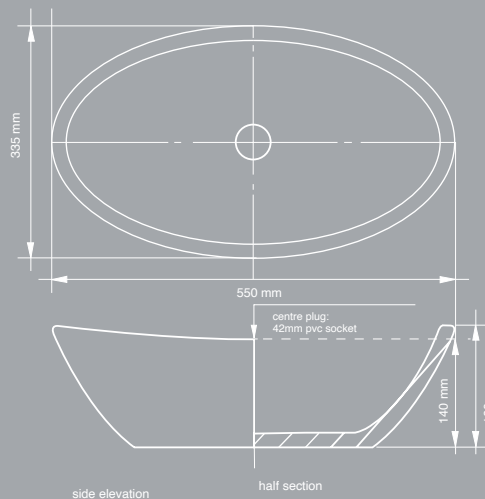

POPLAR BASIN

for the perfectly co-ordinated bathroom design

Top View

Side View

L 550mm x W 335mm x H 160mm

info@stiles.co.za      www.stiles.co.za

Cape Town (Paarden Eiland) 021 510 8310 | Paarl 087 094 3227 | Somerset West 021 879 5657
Rustenburg 014 495 3040 | Pretoria (Menlyn Maine) 021 880 4737 | Centurion 012 884 0084
George 044 871 3222 | Mossel Bay 044 695 1800 | Knysna 044 382 2090