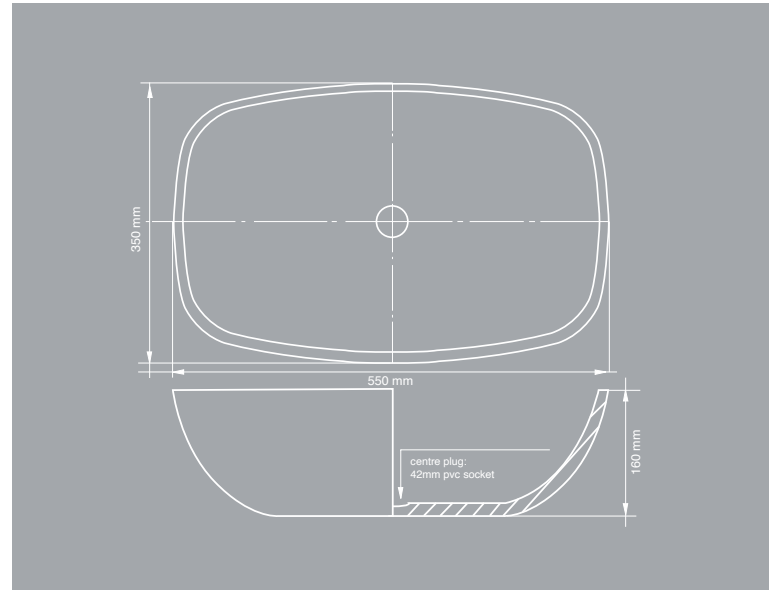

OLIVE BASIN

for the perfectly co-ordinated bathroom design

Top View

Side View

L 550mm x W 350mm x H 160mm

info@stiles.co.za      www.stiles.co.za

Cape Town (Paarden Eiland) 021 510 8310 | Paarl 087 094 3227 | Somerset West 021 879 5657
Rustenburg 014 495 3040 | Pretoria (Menlyn Maine) 021 880 4737 | Centurion 012 884 0084
George 044 871 3222 | Mossel Bay 044 695 1800 | Knysna 044 382 2090