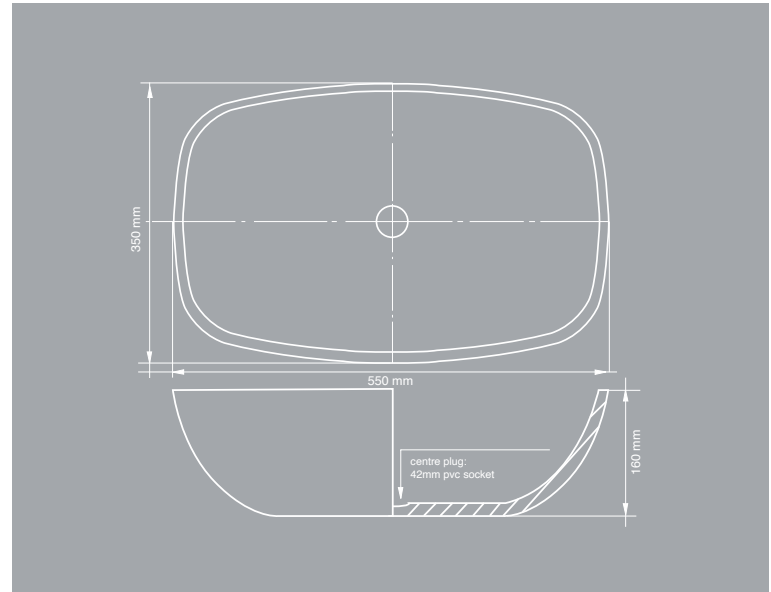

OLIVE BASIN

for the perfectly co-ordinated bathroom design

L 550mm x W 350mm x H 160mm

Top View (not true colour)

Side View (not true colour)

info@stiles.co.za      www.stiles.co.za

Cape Town (Paarden Eiland) 021 510 8310 | Paarl 087 094 3227 | Somerset West 021 879 5657
Rustenburg 014 495 3040 | Pretoria (Menlyn Maine) 021 880 4737 | Centurion 012 884 0084
George 044 871 3222 | Mossel Bay 044 695 1800 | Knysna 044 382 2090