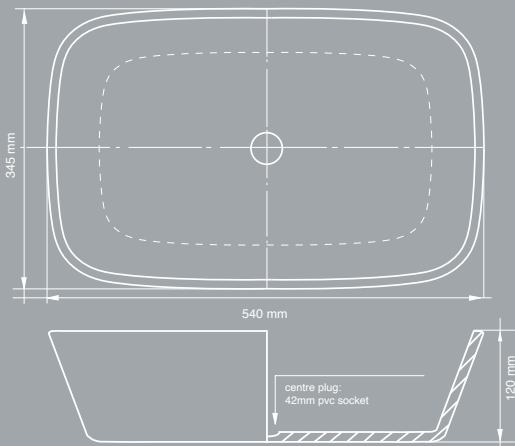

# OAK BASIN

for the perfectly co-ordinated bathroom design

L 540mm x W 345mm x H 120mm

Top View

Side View

info@stiles.co.za      www.stiles.co.za

Cape Town (Paarden Eiland) 021 510 8310 | Paarl 087 094 3227 | Somerset West 021 879 5657  
Rustenburg 014 495 3040 | Pretoria (Menlyn Maine) 021 880 4737 | Centurion 012 884 0084  
George 044 871 3222 | Mossel Bay 044 695 1800 | Knysna 044 382 2090