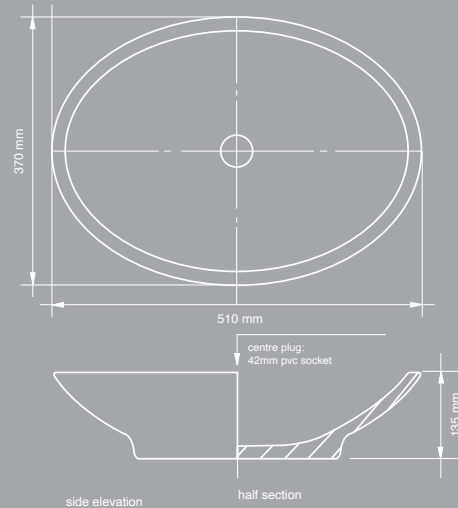

CEDAR BASIN

for the perfectly co-ordinated bathroom design

L 510mm x W 370mm x H 135mm

Top View

Side View

info@stiles.co.za      www.stiles.co.za

Cape Town (Paarden Eiland) 021 510 8310 | Paarl 087 094 3227 | Somerset West 021 879 5657
Rustenburg 014 495 3040 | Pretoria (Menlyn Maine) 021 880 4737 | Centurion 012 884 0084
George 044 871 3222 | Mossel Bay 044 695 1800 | Knysna 044 382 2090