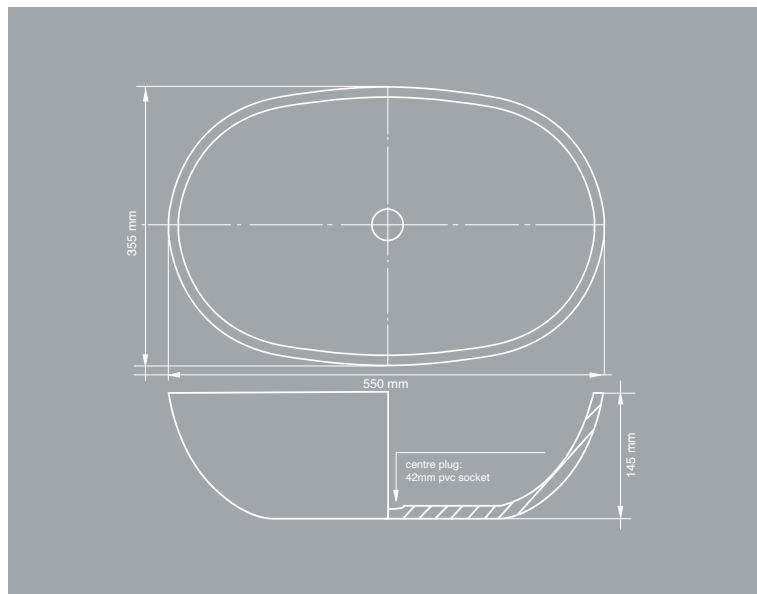

# BAOBAB BASIN

for the perfectly co-ordinated bathroom design

L 550mm x W 355mm x H 145mm

Top View

Side View

info@stiles.co.za      www.stiles.co.za

Cape Town (Paarden Eiland) 021 510 8310 | Paarl 087 094 3227 | Somerset West 021 879 5657  
Rustenburg 014 495 3040 | Pretoria (Menlyn Maine) 021 880 4737 | Centurion 012 884 0084  
George 044 871 3222 | Mossel Bay 044 695 1800 | Knysna 044 382 2090