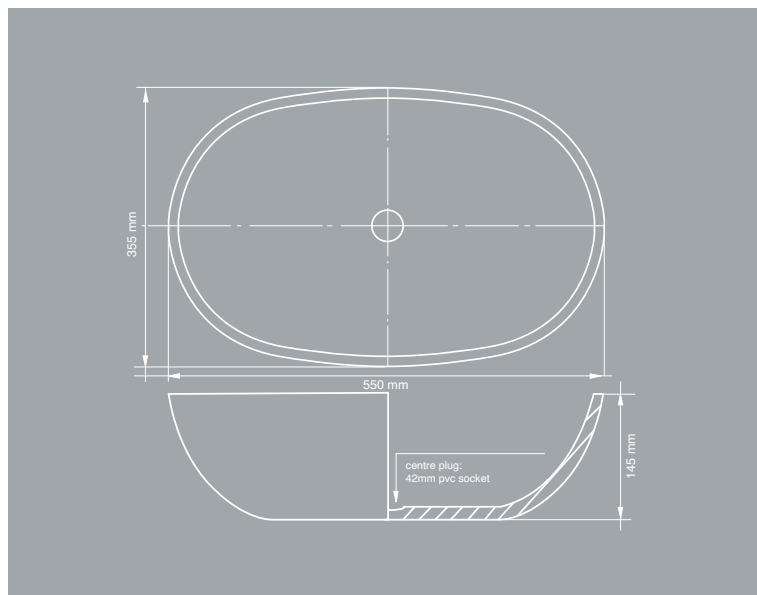

ASH BASIN

for the perfectly co-ordinated bathroom design

L 550mm x W 355mm x H 145mm

Top View

Side View

info@stiles.co.za      www.stiles.co.za

Cape Town (Paarden Eiland) 021 510 8310 | Paarl 087 094 3227 | Somerset West 021 879 5657
Rustenburg 014 495 3040 | Pretoria (Menlyn Maine) 021 880 4737 | Centurion 012 884 0084
George 044 871 3222 | Mossel Bay 044 695 1800 | Knysna 044 382 2090