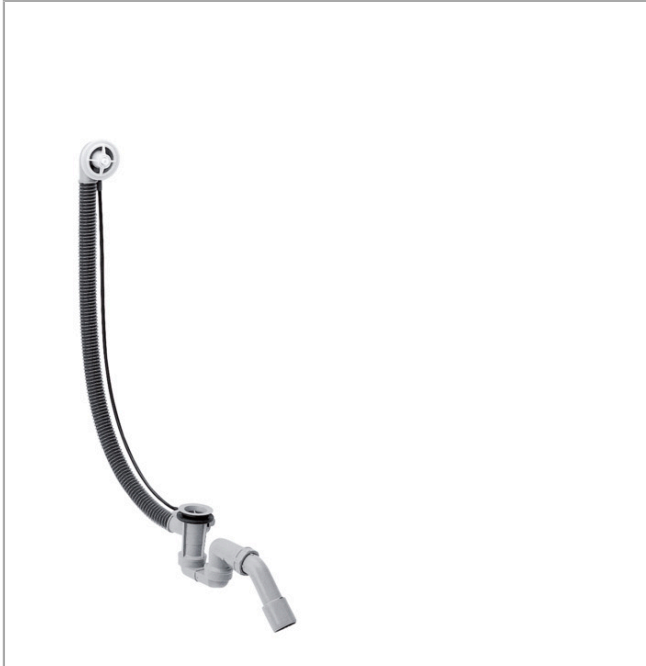

**Flexaplus****Basic set waste and overflow set for special bath tubs**Finish: n.a. Article Number: **58141180****Description****product features**

- suitable for special bath tubs
- PE screw connection G 1½ x 40/ 50 mm
- flexible overflow hose
- bowden cable length 780 mm
- odour trap - backwater height is 50 mm

**Product image****Scale drawing**