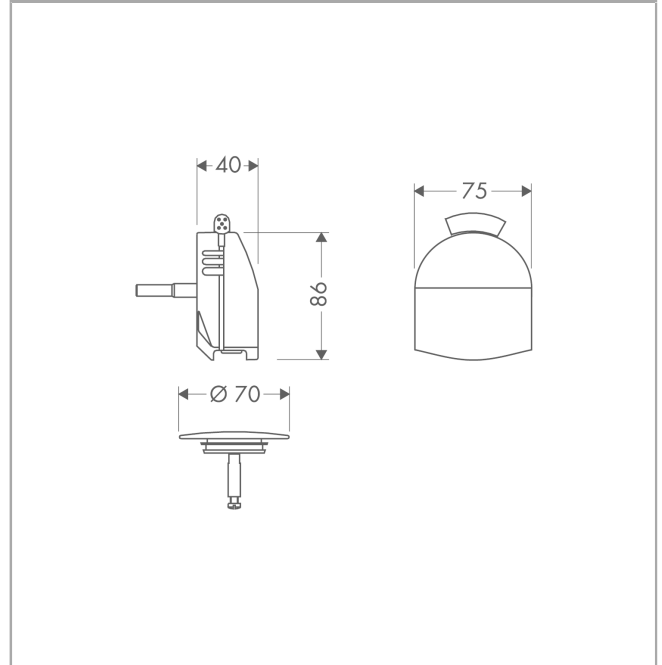

Exafill

Finish set bath filler, waste and overflow set

Finish: **Chrome** Article Number: **58127000**

Description

product features

- consists of: cover, security plug
- TÜV certified
- suitable for standard and special bath tubs
- triple aerator
- jet former can be adjusted by 20°
- maximum flow rate at 3 bar: 23 l/min

Product image

Scale drawing

Flowchart