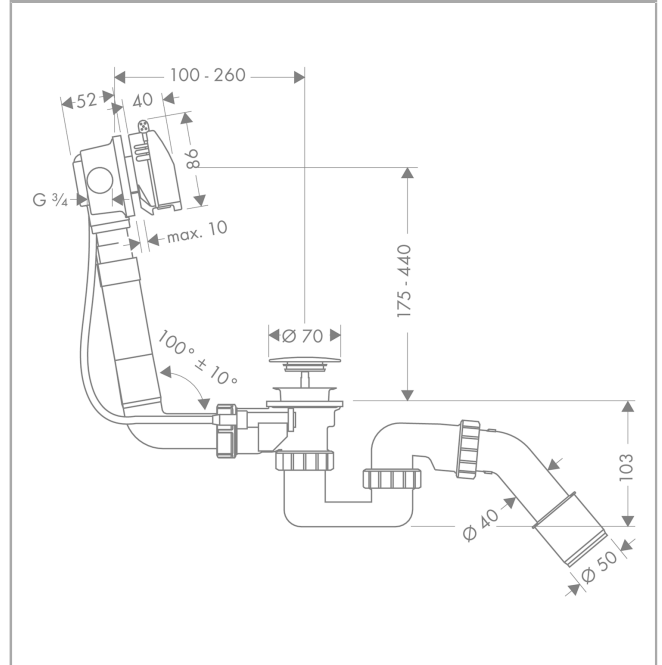

Exafill

Complete set bath filler, waste and overflow set for standard bath tubs

Finish: **Chrome** Article Number: **58123000**

Description

product features

- consists of: bath tub trap, basic set, finish set
- TÜV certified
- suitable for standard bath tubs
- bowden cable length 520 mm
- odour trap - backwater height is 50 mm
- supply hose water connection left and right DN20

Product image

Scale drawing

Flowchart