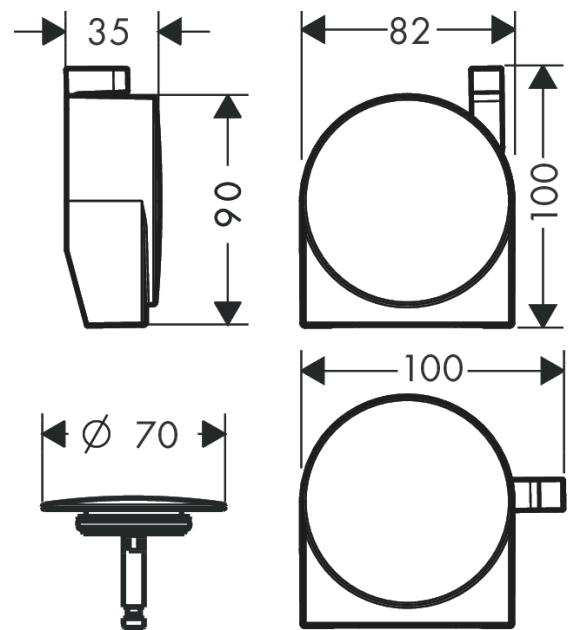

Exafill S

Finish set bath filler, waste and overflow set

Finish: **Matt Black** Article Number: **58117670**

Description

product features

- consists of: cover, security plug
- TÜV certified
- suitable for standard and special bath tubs
- wide flood jet
- jet former can be adjusted by 30°
- maximum flow rate at 3 bar: 19 l/min

Design awards

Product image

Scale drawing

Flowchart