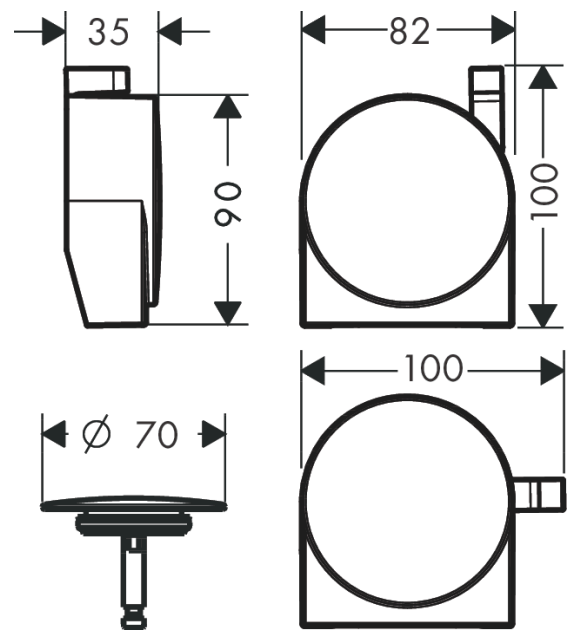

Exafill S

Finish set bath filler, waste and overflow set

Finish: **Brushed Black Chrome** Article Number: **58117340**

Description

product features

- consists of: cover, security plug
- TÜV certified
- suitable for standard and special bath tubs
- wide flood jet
- jet former can be adjusted by 30°
- maximum flow rate at 3 bar: 19 l/min

Design awards

Product image

Scale drawing

Flowchart