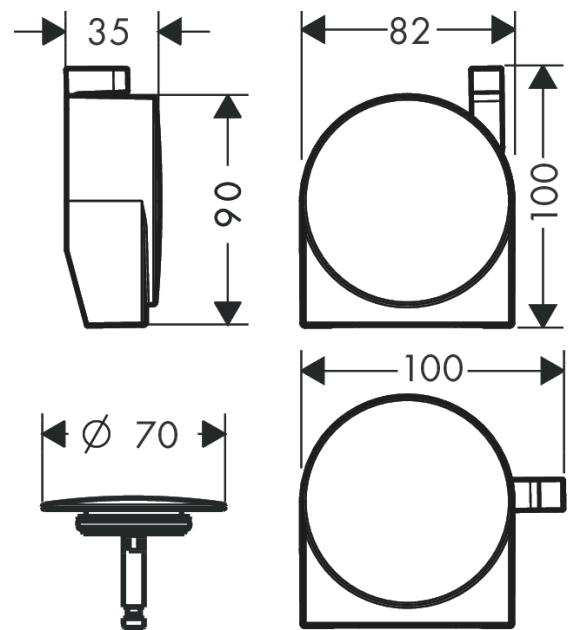

### Finish set bath filler, waste and overflow set

Finish: **Brushed Bronze** Article Number: **58117140**

##### product features

- consists of: cover, security plug
- TÜV certified
- suitable for standard and special bath tubs
- wide flood jet
- jet former can be adjusted by 30°
- maximum flow rate at 3 bar: 19 l/min

#### Scale drawing