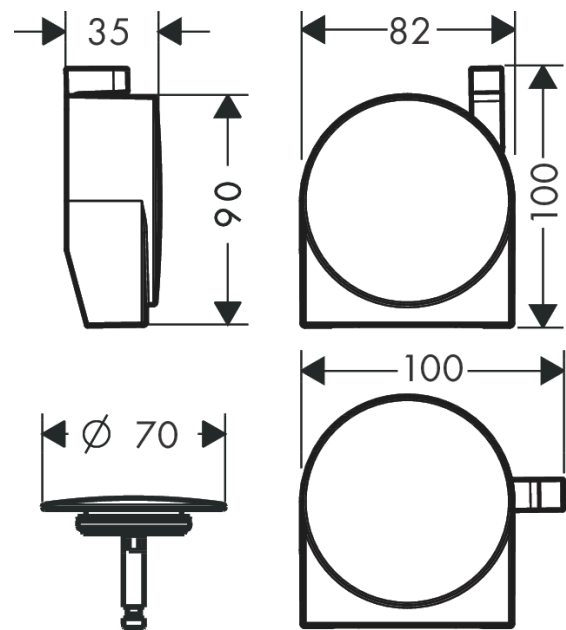

Exafill S
Finish set bath filler, waste and overflow set
 Finish: **Chrome** Article Number: **58117000**

Description

product features

- consists of: cover, security plug
- TÜV certified
- suitable for standard and special bath tubs
- wide flood jet
- jet former can be adjusted by 30°
- maximum flow rate at 3 bar: 19 l/min

Design awards

Product image

Scale drawing

Flowchart