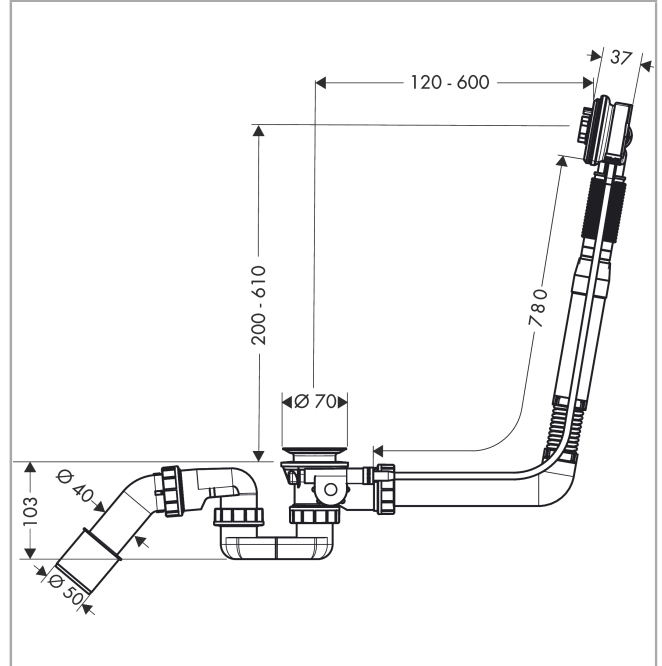

Exafill S

Basic set bath filler, waste and overflow set for special bath tubs

Finish: n.a. Article Number: 58116180

Description

product features

- consists of: basic set, bath tub trap
- suitable for special bath tubs, with bellows for bath tubs with slanted bath rim
- bowden cable length 780 mm
- odour trap - backwater height is 50 mm
- supply hose water connection left DN20

Product image

Scale drawing

Flowchart