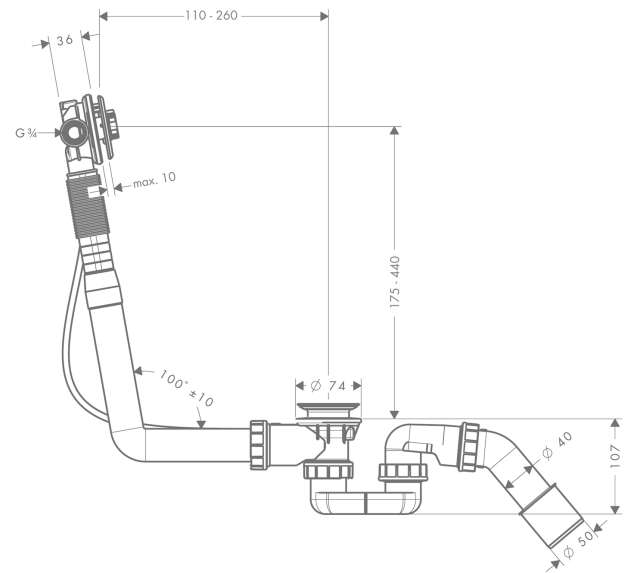

## Exafill S

Basic set bath filler, waste and overflow set for standard bath tubs

Finish: n.a. Article Number: 58115180

#### product features

- consists of: basic set, bath tub trap
- suitable for standard bath tubs, with bellows for bath tubs with slanted bath rim
- bowden cable length 520 mm
- odour trap - backwater height is 50 mm
- supply hose water connection left DN20

### Scale drawing