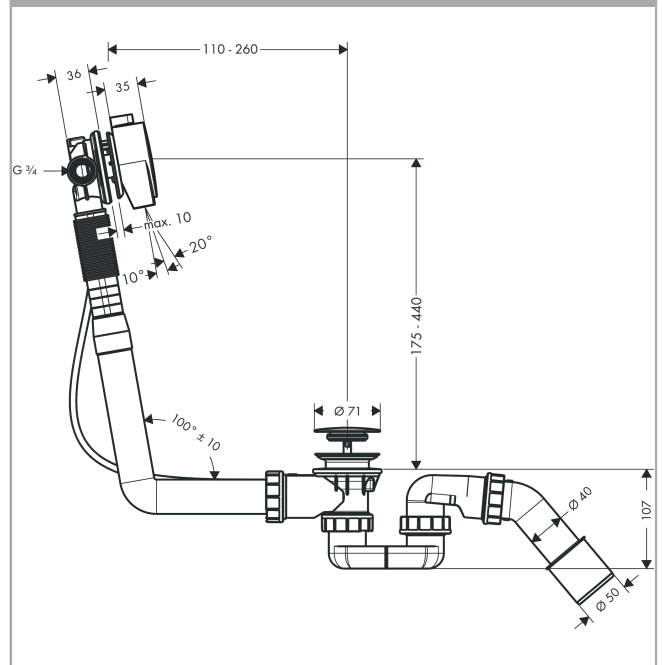

## Exafill S

Complete set bath filler, waste and overflow set for standard bath tubs

Finish: **Chrome** Article Number: **58113000**

#### product features

- consists of: bath tub trap, basic set, finish set
- TÜV certified
- suitable for standard bath tubs, with bellows for bath tubs with slanted bath rim
- bowden cable length 520 mm
- odour trap - backwater height is 50 mm
- supply hose water connection left DN20

### Scale drawing