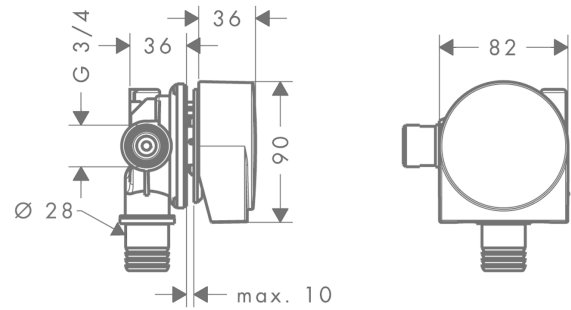

**Exafill**

**Finish set bath filler**

Finish: **Chrome** Article Number: **58112000**

**Description**

**product features**

- maximum flow rate at 3 bar: 26 l/min
- overflow height adjustable by 25 mm

**Product image**

**Scale drawing**

**Flowchart**