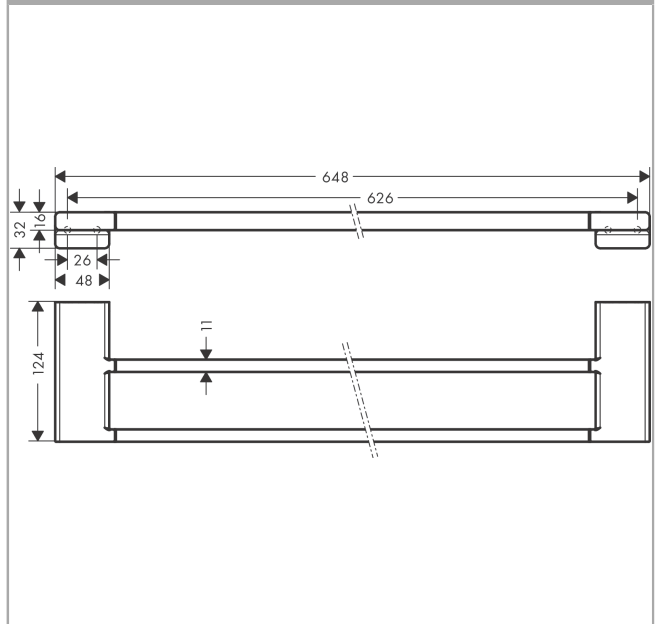

AddStoris
Double bath towel rail
 Finish: **Polished Gold Optic** Article Number: **41743990**

Description

product features

- wall-mounted
- material: metal
- holder material: metal
- length: 648 mm
- with mounting material
- drilling distance: 626 mm
- diameter drill hole: 6 mm
- concealed fastening

Design awards

reddot winner 2021

Product image

Scale drawing

AddStoris
Double bath towel rail
 Finish: **Polished Gold Optic** Article Number: **41743990**

Exploded Drawing

Year of production: >04/21

AddStoris
Double bath towel rail
 Finish: **Polished Gold Optic** Article Number: **41743990**

Spare part list

Year of production: >04/21

Pos.	Description	Article Number	PC	PU
1	mounting set	40915000	4	1