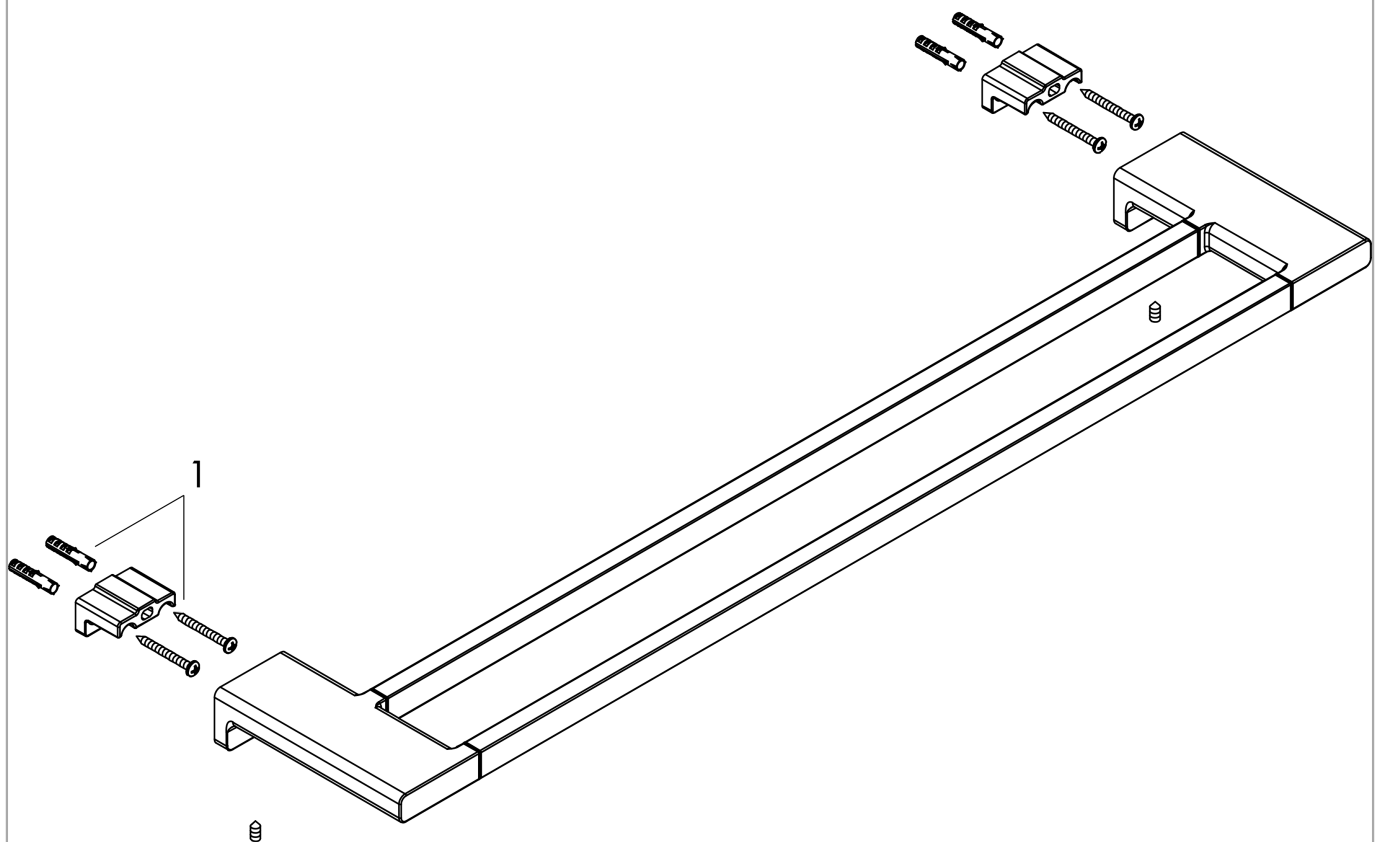

AddStoris
Double bath towel rail
 Finish: **Polished Gold Optic** Article Number: **41743990**

Description

product features

- wall-mounted
- material: metal
- holder material: metal
- length: 648 mm
- with mounting material
- drilling distance: 626 mm
- diameter drill hole: 6 mm
- concealed fastening

Design awards

reddot winner 2021

Product image

Scale drawing

AddStoris
Double bath towel rail
 Finish: **Polished Gold Optic** Article Number: **41743990**

Exploded Drawing

Year of production: >04/21

AddStoris
Double bath towel rail
 Finish: **Polished Gold Optic** Article Number: **41743990**