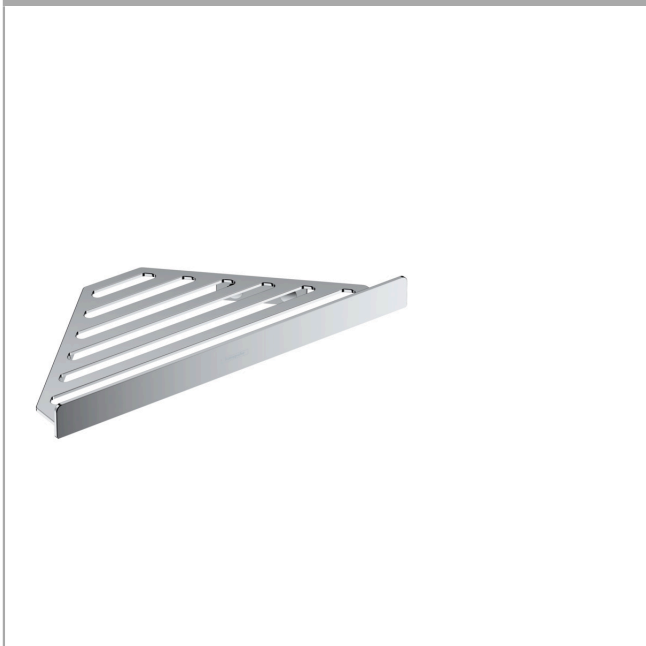

**AddStoris**  
**Corner basket**  
 Finish: **Chrome** Article Number: **41741000**

**Description**

**product features**

- wall-mounted
- holder material: metal
- with mounting material
- concealed fastening
- drilling distance: 40 mm
- diameter drill hole: 6 mm
- can be used additional as a shelf

**Design awards**

reddot winner 2021

**Product image**

**Scale drawing**