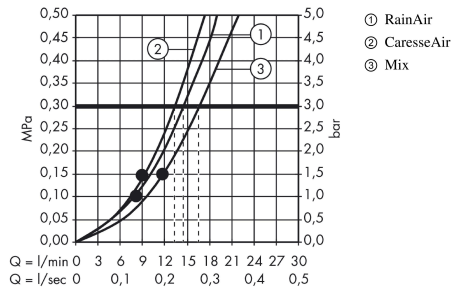

Raindance Select S

Shower set 150 3jet with shower bar 65 cm and soap dish

Finish: **Chrome** Article Number: **27802000**

Description

product features

- consists of: hand shower, shower bar, shower hose, slider, soap dish
- shower head size: 150 mm
- spray type: CaresseAir, Mix, RainAir
- convenient spray selection via Select button
- 90° position adjustable hand shower holder, pivots left and right, up and down
- maximum flow rate at 3 bar: 16,4 l/min
- minimum flow pressure: 1,5 bar
- operating pressure: min. 1.5 bar/max. 6 bar
- wall mounting: screw fastening
- wall supports made of plastic
- profile pipe: round
- pipe length: 718 mm
- shower bar diameter: 22 mm
- drilling distance 625 mm
- pivot connector prevents hose from tangling

Technology

Product image

Scale drawing

Raindance Select S

Shower set 150 3jet with shower bar 65 cm and soap dish

Finish: **Chrome** Article Number: **27802000**

Flowchart

The consumption was measured in combination with the appropriate fittings (thermostat/mixer/ in-wall valve) to reflect actual application in practice.

Raindance Select S
Shower set 150 3jet with shower bar 65 cm and soap dish
 Finish: **Chrome** Article Number: **27802000**

Installation examples