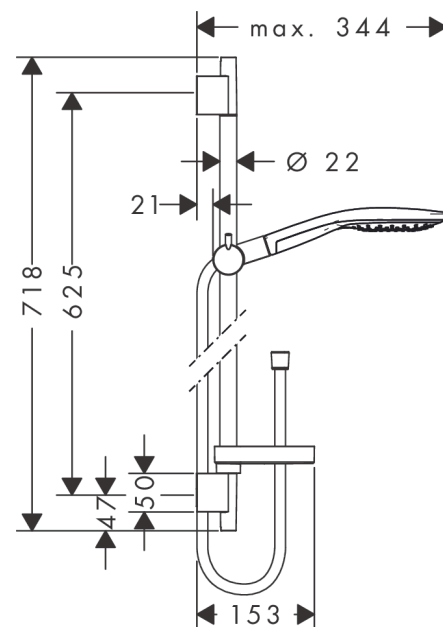

Raindance Select S

Shower set 150 3jet with shower bar 65 cm and soap dish

Finish: **Chrome** Article Number: **27802000**

Description

product features

- consists of: hand shower, shower bar, shower hose, slider, soap dish
- shower head size: 150 mm
- spray type: CaresseAir, Mix, RainAir
- convenient spray selection via Select button
- 90° position adjustable hand shower holder, pivots left and right, up and down
- maximum flow rate at 3 bar: 16,4 l/min
- minimum flow pressure: 1,5 bar
- operating pressure: min. 1.5 bar/max. 6 bar
- wall mounting: screw fastening
- wall supports made of plastic
- profile pipe: round
- pipe length: 718 mm
- shower bar diameter: 22 mm
- drilling distance 625 mm
- pivot connector prevents hose from tangling

Technology

Product image

Scale drawing

Raindance Select S

Shower set 150 3jet with shower bar 65 cm and soap dish

Finish: **Chrome** Article Number: **27802000**

Flowchart

The consumption was measured in combination with the appropriate fittings (thermostat/mixer/ in-wall valve) to reflect actual application in practice.

Raindance Select S
Shower set 150 3jet with shower bar 65 cm and soap dish
 Finish: **Chrome** Article Number: **27802000**

Installation examples