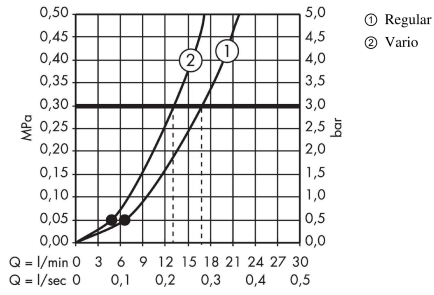

Crometta 85

Shower set Vario with shower bar 65 cm

Finish: **Chrome** Article Number: **27763000**

Description

product features

- consists of: hand shower, shower bar, shower hose, slider
- shower head size: 85 mm
- spray type: normal spray, Vario spray
- spray type adjustment by turning spray disc
- 90° position adjustable hand shower holder, pivots left and right, up and down
- maximum flow rate at 3 bar: 17 l/min
- minimum flow pressure: 1 bar
- operating pressure: min. 1 bar/max. 6 bar
- wall mounting: screw fastening
- wall supports made of plastic
- profile pipe: round
- pipe length: 669 mm
- shower bar diameter: 22 mm
- drilling distance 625 mm

Technology

Product image

Scale drawing

Crometta 85

Shower set Vario with shower bar 65 cm

Finish: **Chrome** Article Number: **27763000**

Flowchart

The consumption was measured in combination with the appropriate fittings (thermostat/mixer/in-wall valve) to reflect actual application in practice.