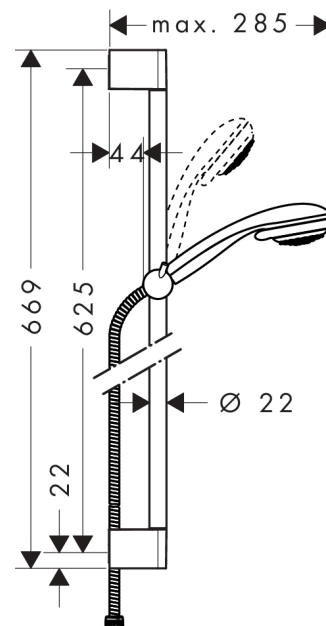

Crometta 85

Shower set Vario with shower bar 65 cm

Finish: **Chrome** Article Number: **27763000**

Description

product features

- consists of: hand shower, shower bar, shower hose, slider
- shower head size: 85 mm
- spray type: normal spray, Vario spray
- spray type adjustment by turning spray disc
- 90° position adjustable hand shower holder, pivots left and right, up and down
- maximum flow rate at 3 bar: 17 l/min
- minimum flow pressure: 1 bar
- operating pressure: min. 1 bar/max. 6 bar
- wall mounting: screw fastening
- wall supports made of plastic
- profile pipe: round
- pipe length: 669 mm
- shower bar diameter: 22 mm
- drilling distance 625 mm

Technology

Product image

Scale drawing

Crometta 85

Shower set Vario with shower bar 65 cm

Finish: **Chrome** Article Number: **27763000**

Flowchart

The consumption was measured in combination with the appropriate fittings (thermostat/mixer/in-wall valve) to reflect actual application in practice.