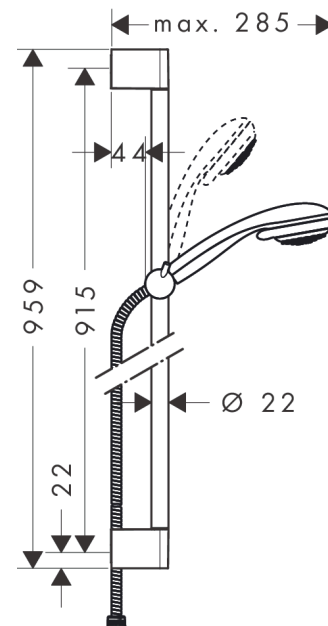

Crometta 85**Shower set Vario with shower bar 90 cm**Finish: **Chrome** Article Number: **27762000****Description****product features**

- consists of: hand shower, shower bar, shower hose, slider
- shower head size: 85 mm
- spray type: normal spray, Vario spray
- spray type adjustment by turning spray disc
- 90° position adjustable hand shower holder, pivots left and right, up and down
- maximum flow rate at 3 bar: 17 l/min
- minimum flow pressure: 1 bar
- operating pressure: min. 1 bar/max. 6 bar
- wall mounting: screw fastening
- wall supports made of plastic
- profile pipe: round
- pipe length: 959 mm
- shower bar diameter: 22 mm
- drilling distance 915 mm

Technology**Product image****Scale drawing**

Crometta 85
Shower set Vario with shower bar 90 cm
 Finish: **Chrome** Article Number: **27762000**

Flowchart

The consumption was measured in combination with the appropriate fittings (thermostat/mixer/in-wall valve) to reflect actual application in practice.

Crometta 85
Shower set Vario with shower bar 90 cm
 Finish: **Chrome** Article Number: **27762000**

Installation examples