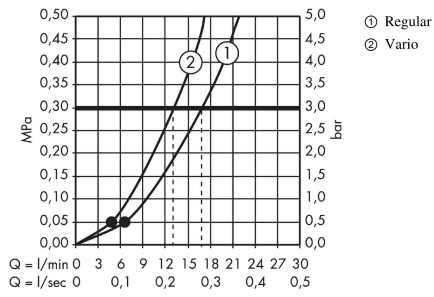

Crometta 85**Shower set Vario with shower bar 90 cm**Finish: **Chrome** Article Number: **27762000****Description****product features**

- consists of: hand shower, shower bar, shower hose, slider
- shower head size: 85 mm
- spray type: normal spray, Vario spray
- spray type adjustment by turning spray disc
- 90° position adjustable hand shower holder, pivots left and right, up and down
- maximum flow rate at 3 bar: 17 l/min
- minimum flow pressure: 1 bar
- operating pressure: min. 1 bar/max. 6 bar
- wall mounting: screw fastening
- wall supports made of plastic
- profile pipe: round
- pipe length: 959 mm
- shower bar diameter: 22 mm
- drilling distance 915 mm

Technology**Product image****Scale drawing**

Crometta 85
Shower set Vario with shower bar 90 cm
 Finish: **Chrome** Article Number: **27762000**

Flowchart

The consumption was measured in combination with the appropriate fittings (thermostat/mixer/in-wall valve) to reflect actual application in practice.

Crometta 85
Shower set Vario with shower bar 90 cm
 Finish: **Chrome** Article Number: **27762000**

Installation examples