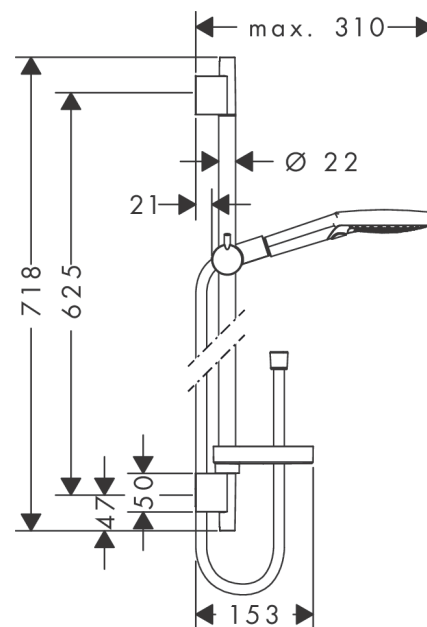

Raindance Select S

Shower set 120 3jet PowderRain with shower bar 65 cm and soap dish

Finish: **Chrome** Article Number: **27654000**

Description

product features

- consists of: hand shower, shower bar, shower hose, slider, soap dish
- shower head size: 125 mm
- spray type: PowderRain, Rain, Whirl
- convenient spray selection via Select button
- 90° position adjustable hand shower holder, pivots left and right, up and down
- maximum flow rate at 3 bar: 11 l/min
- minimum flow pressure: 1 bar
- operating pressure: min. 1 bar/max. 6 bar
- wall mounting: screw fastening
- wall supports made of plastic
- profile pipe: round
- pipe length: 718 mm
- shower bar diameter: 22 mm
- drilling distance 625 mm
- pivot connector prevents hose from tangling

Technology

Product image

Scale drawing