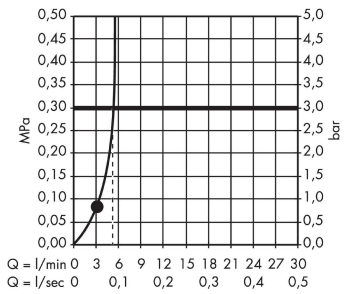

Crometta 85
Shower set Mono Green 6 l/min with shower bar 65 cm
 Finish: **Chrome** Article Number: **27652000**

Description

product features

- consists of: hand shower, shower bar, shower hose, slider
- shower head size: 85 mm
- spray type: normal spray
- 90° position adjustable hand shower holder, pivots left and right, up and down
- maximum flow rate at 3 bar: 6 l/min
- minimum flow pressure: 1 bar
- operating pressure: min. 1 bar/max. 6 bar
- wall mounting: screw fastening
- wall supports made of plastic
- profile pipe: round
- pipe length: 669 mm
- shower bar diameter: 22 mm
- drilling distance 625 mm
- EU taxonomy: max. 6 l/min - Substantial Contribution (SC) possible

Technology

Product image

Scale drawing

Crometta 85
Shower set Mono Green 6 l/min with shower bar 65 cm
 Finish: **Chrome** Article Number: **27652000**

Flowchart

The consumption was measured in combination with the appropriate fittings (thermostat/mixer/in-wall valve) to reflect actual application in practice.

Crometta 85
Shower set Mono Green 6 l/min with shower bar 65 cm
 Finish: **Chrome** Article Number: **27652000**

Installation examples