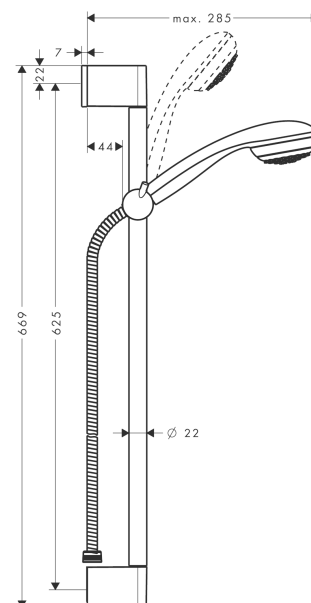

Crometta 85
Shower set Mono Green 6 l/min with shower bar 65 cm
 Finish: **Chrome** Article Number: **27652000**

Description

product features

- consists of: hand shower, shower bar, shower hose, slider
- shower head size: 85 mm
- spray type: normal spray
- 90° position adjustable hand shower holder, pivots left and right, up and down
- maximum flow rate at 3 bar: 6 l/min
- minimum flow pressure: 1 bar
- operating pressure: min. 1 bar/max. 6 bar
- wall mounting: screw fastening
- wall supports made of plastic
- profile pipe: round
- pipe length: 669 mm
- shower bar diameter: 22 mm
- drilling distance 625 mm
- EU taxonomy: max. 6 l/min - Substantial Contribution (SC) possible

Technology

Product image

Scale drawing

Crometta 85
Shower set Mono Green 6 l/min with shower bar 65 cm
 Finish: **Chrome** Article Number: **27652000**

Flowchart

The consumption was measured in combination with the appropriate fittings (thermostat/mixer/in-wall valve) to reflect actual application in practice.

Crometta 85
Shower set Mono Green 6 l/min with shower bar 65 cm
 Finish: **Chrome** Article Number: **27652000**

Installation examples