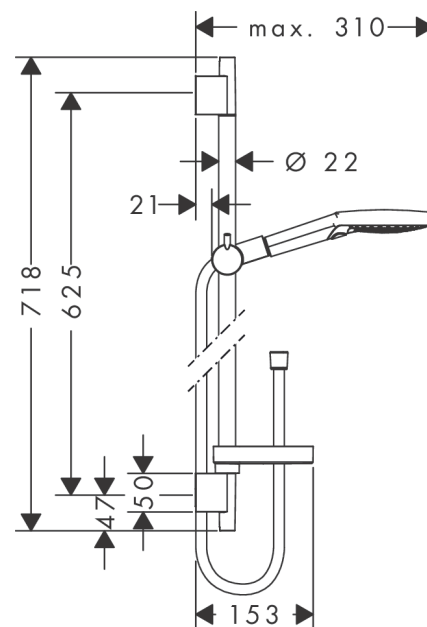

Raindance Select S

Shower set 120 3jet with shower bar 65 cm and soap dish

Finish: **Chrome** Article Number: **26630000**

Description

product features

- consists of: hand shower, shower bar, shower hose, slider, soap dish
- shower head size: 125 mm
- spray type: Rain, RainAir, Whirl
- convenient spray selection via Select button
- 90° position adjustable hand shower holder, pivots left and right, up and down
- maximum flow rate at 3 bar: 15 l/min
- minimum flow pressure: 1 bar
- operating pressure: min. 1 bar/max. 6 bar
- wall mounting: screw fastening
- wall supports made of plastic
- profile pipe: round
- pipe length: 718 mm
- shower bar diameter: 22 mm
- drilling distance 625 mm
- pivot connector prevents hose from tangling

Technology

Product image

Scale drawing

Raindance Select S
Shower set 120 3jet with shower bar 65 cm and soap dish
 Finish: **Chrome** Article Number: **26630000**

Flowchart

The consumption was measured in combination with the appropriate fittings (thermostat/mixer/ in-wall valve) to reflect actual application in practice.

Raindance Select S
Shower set 120 3jet with shower bar 65 cm and soap dish
 Finish: **Chrome** Article Number: **26630000**

Installation examples