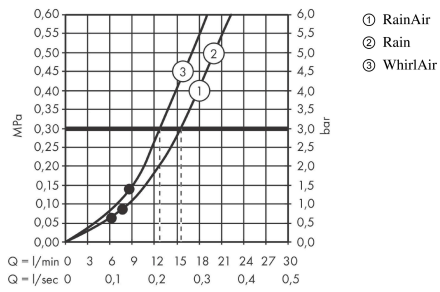

Raindance Select S

Shower set 120 3jet with shower bar 65 cm and soap dish

Finish: **Chrome** Article Number: **26630000**

Description

product features

- consists of: hand shower, shower bar, shower hose, slider, soap dish
- shower head size: 125 mm
- spray type: Rain, RainAir, Whirl
- convenient spray selection via Select button
- 90° position adjustable hand shower holder, pivots left and right, up and down
- maximum flow rate at 3 bar: 15 l/min
- minimum flow pressure: 1 bar
- operating pressure: min. 1 bar/max. 6 bar
- wall mounting: screw fastening
- wall supports made of plastic
- profile pipe: round
- pipe length: 718 mm
- shower bar diameter: 22 mm
- drilling distance 625 mm
- pivot connector prevents hose from tangling

Technology

Product image

Scale drawing

Raindance Select S
Shower set 120 3jet with shower bar 65 cm and soap dish
 Finish: **Chrome** Article Number: **26630000**

Flowchart

The consumption was measured in combination with the appropriate fittings (thermostat/mixer/ in-wall valve) to reflect actual application in practice.