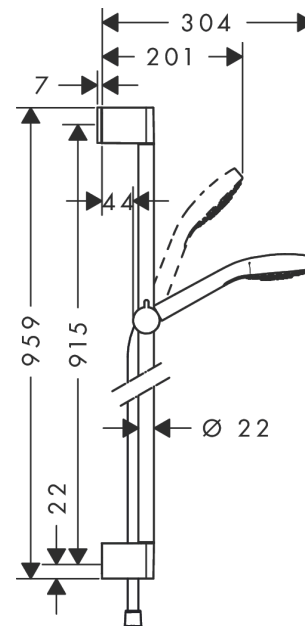

Croma Select E

Shower set 110 1jet with shower bar 90 cm

Finish: **White/Chrome** Article Number: **26594400**

Description

product features

- consists of: hand shower, shower bar, shower hose, slider
- shower head size: 110 mm
- spray type: Rain
- hand shower holder inclination angle can be adjusted by 45°
- maximum flow rate at 3 bar: 16 l/min
- minimum flow pressure: 1 bar
- operating pressure: min. 1 bar/max. 6 bar
- wall mounting: screw fastening
- wall supports made of plastic
- profile pipe: round
- pipe length: 959 mm
- shower bar diameter: 22 mm
- drilling distance 915 mm
- pivot connector prevents hose from tangling

Technology

Product image

Scale drawing

Croma Select E
Shower set 110 1jet with shower bar 90 cm
 Finish: **White/Chrome** Article Number: **26594400**

Flowchart

The consumption was measured in combination with the appropriate fittings (thermostat/mixer/in-wall valve) to reflect actual application in practice.

Croma Select E
Shower set 110 1jet with shower bar 90 cm
 Finish: **White/Chrome** Article Number: **26594400**

Installation examples