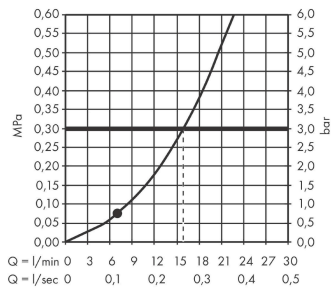

Croma Select E

Shower set 110 1jet with shower bar 90 cm

Finish: **White/Chrome** Article Number: **26594400**

Description

product features

- consists of: hand shower, shower bar, shower hose, slider
- shower head size: 110 mm
- spray type: Rain
- hand shower holder inclination angle can be adjusted by 45°
- maximum flow rate at 3 bar: 16 l/min
- minimum flow pressure: 1 bar
- operating pressure: min. 1 bar/max. 6 bar
- wall mounting: screw fastening
- wall supports made of plastic
- profile pipe: round
- pipe length: 959 mm
- shower bar diameter: 22 mm
- drilling distance 915 mm
- pivot connector prevents hose from tangling

Technology

Product image

Scale drawing

Croma Select E
Shower set 110 1jet with shower bar 90 cm
 Finish: **White/Chrome** Article Number: **26594400**

Flowchart

The consumption was measured in combination with the appropriate fittings (thermostat/mixer/in-wall valve) to reflect actual application in practice.