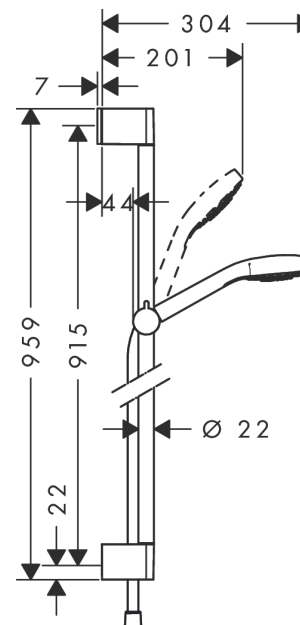

Croma Select E

Shower set 110 Vario with shower bar 90 cm

Finish: **White/Chrome** Article Number: **26592400**

Description

product features

- consists of: hand shower, shower bar, shower hose, slider
- shower head size: 110 mm
- spray type: TurboRain, IntenseRain, Rain
- convenient spray selection via Select button
- hand shower holder inclination angle can be adjusted by 45°
- maximum flow rate at 3 bar: 14,7 l/min
- minimum flow pressure: 1 bar
- operating pressure: min. 1 bar/max. 6 bar
- wall mounting: screw fastening
- wall supports made of plastic
- profile pipe: round
- pipe length: 959 mm
- shower bar diameter: 22 mm
- drilling distance 915 mm
- pivot connector prevents hose from tangling

Technology

Product image

Scale drawing

Croma Select E
Shower set 110 Vario with shower bar 90 cm
 Finish: **White/Chrome** Article Number: **26592400**

Flowchart

The consumption was measured in combination with the appropriate fittings (thermostat/mixer/in-wall valve) to reflect actual application in practice.

Croma Select E
Shower set 110 Vario with shower bar 90 cm
 Finish: **White/Chrome** Article Number: **26592400**

Installation examples