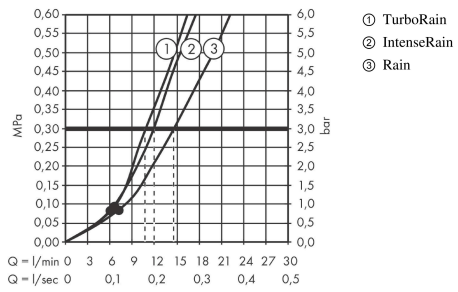

Croma Select E

Shower set 110 Vario with shower bar 90 cm

Finish: **White/Chrome** Article Number: **26592400**

Description

product features

- consists of: hand shower, shower bar, shower hose, slider
- shower head size: 110 mm
- spray type: TurboRain, IntenseRain, Rain
- convenient spray selection via Select button
- hand shower holder inclination angle can be adjusted by 45°
- maximum flow rate at 3 bar: 14,7 l/min
- minimum flow pressure: 1 bar
- operating pressure: min. 1 bar/max. 6 bar
- wall mounting: screw fastening
- wall supports made of plastic
- profile pipe: round
- pipe length: 959 mm
- shower bar diameter: 22 mm
- drilling distance 915 mm
- pivot connector prevents hose from tangling

Technology

Product image

Scale drawing

Croma Select E
Shower set 110 Vario with shower bar 90 cm
 Finish: **White/Chrome** Article Number: **26592400**

Flowchart

The consumption was measured in combination with the appropriate fittings (thermostat/mixer/in-wall valve) to reflect actual application in practice.