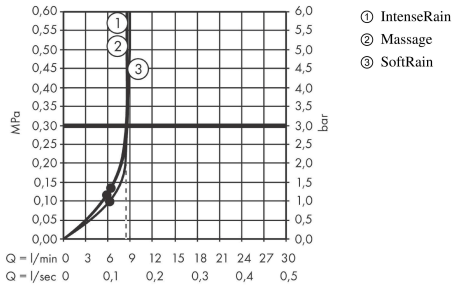

Croma Select E

Shower set 110 Multi EcoSmart 9 l/min with shower bar 90 cm

Finish: **White/Chrome** Article Number: **26591400**

Description

product features

- consists of: hand shower, shower bar, shower hose, slider
- shower head size: 110 mm
- spray type: SoftRain, IntenseRain, Massage spray
- convenient spray selection via Select button
- hand shower holder inclination angle can be adjusted by 45°
- maximum flow rate at 3 bar: 9 l/min
- minimum flow pressure: 1 bar
- operating pressure: min. 1,2 bar/max. 6 bar
- wall mounting: screw fastening
- wall supports made of plastic
- profile pipe: round
- pipe length: 959 mm
- shower bar diameter: 22 mm
- drilling distance 915 mm
- pivot connector prevents hose from tangling

Technology

Product image

Scale drawing

Croma Select E
Shower set 110 Multi EcoSmart 9 l/min with shower bar 90 cm
 Finish: **White/Chrome** Article Number: **26591400**

Flowchart

The consumption was measured in combination with the appropriate fittings (thermostat/mixer/in-wall valve) to reflect actual application in practice.

Croma Select E
Shower set 110 Multi EcoSmart 9 l/min with shower bar 90 cm
 Finish: **White/Chrome** Article Number: **26591400**

Installation examples