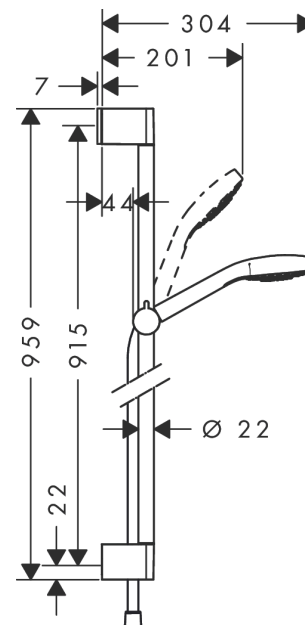

Croma Select E

Shower set 110 Multi EcoSmart 9 l/min with shower bar 90 cm

Finish: **White/Chrome** Article Number: **26591400**

Description

product features

- consists of: hand shower, shower bar, shower hose, slider
- shower head size: 110 mm
- spray type: SoftRain, IntenseRain, Massage spray
- convenient spray selection via Select button
- hand shower holder inclination angle can be adjusted by 45°
- maximum flow rate at 3 bar: 9 l/min
- minimum flow pressure: 1 bar
- operating pressure: min. 1,2 bar/max. 6 bar
- wall mounting: screw fastening
- wall supports made of plastic
- profile pipe: round
- pipe length: 959 mm
- shower bar diameter: 22 mm
- drilling distance 915 mm
- pivot connector prevents hose from tangling

Technology

Product image

Scale drawing

Croma Select E
Shower set 110 Multi EcoSmart 9 l/min with shower bar 90 cm
 Finish: **White/Chrome** Article Number: **26591400**

Flowchart

The consumption was measured in combination with the appropriate fittings (thermostat/mixer/in-wall valve) to reflect actual application in practice.

Croma Select E
Shower set 110 Multi EcoSmart 9 l/min with shower bar 90 cm
 Finish: **White/Chrome** Article Number: **26591400**

Installation examples